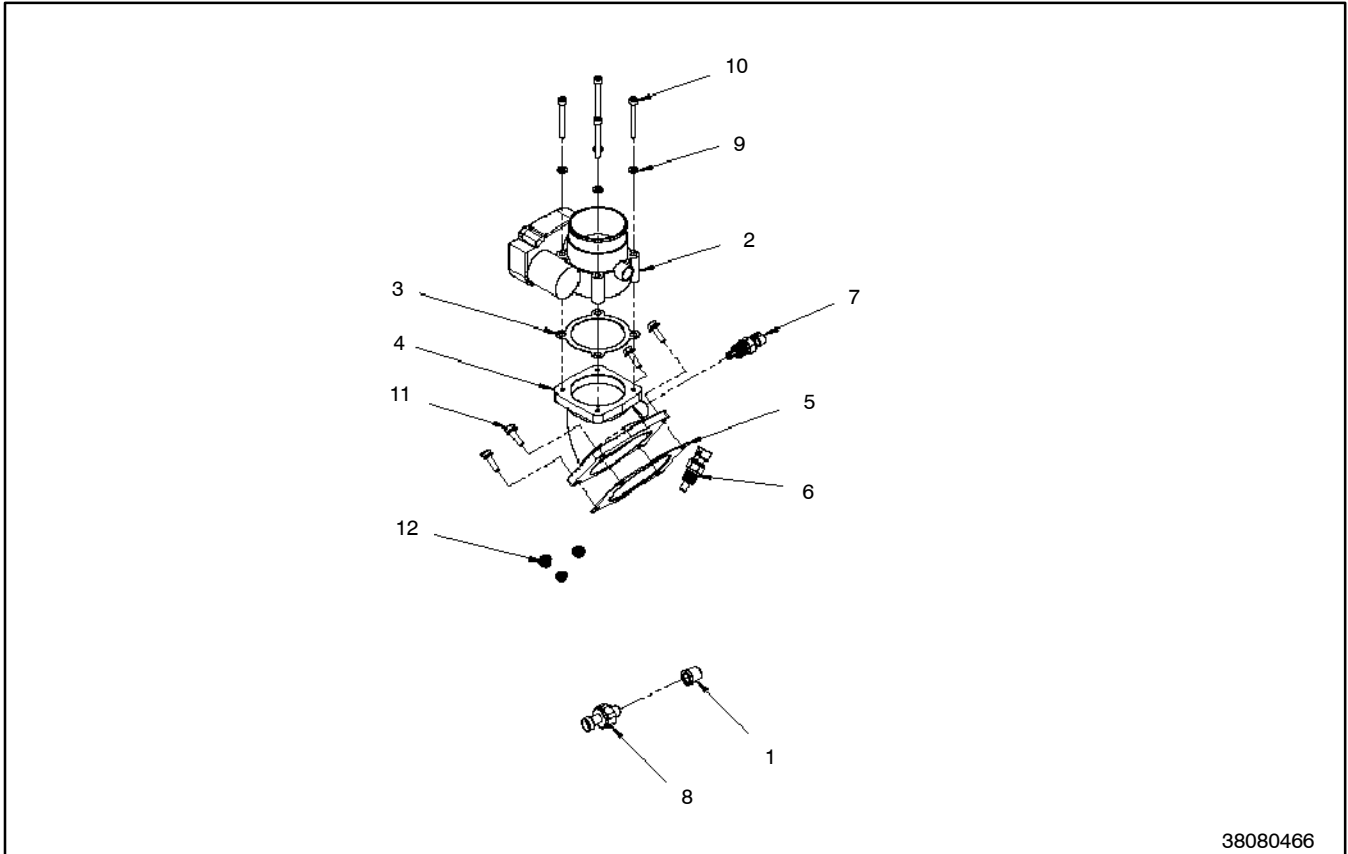

1-24: Throttle Body

38080466

Item	Part No.	Description	Engine Number/Qty.				
			GM77414-1	GM77528-1	GM77528-2	GM77529-1	GM77529-2
1	GM75125	Bushing, 3/8MPT X 1/4FPT		1	1	1	1
2	GM29586	Valve, throttle, 60 mm		1	1	1	1
3	GM29592	Gasket (manifold adapter)		1	1	1	1
4	GM87605	Throttle Body Adaptor		1	1	1	1
5	GM87606	Elbow Gasket		1	1	1	1
6	GM39601	Sensor, temperature		1	1	1	1
7	GM29609	Sensor, inlet air		1	1	1	1
8	GM72303	Sender, oil pressure		1	1	1	1
9	GM28963	Washer, lock M6		4	4	4	4
10	GM72316	Bolt, M6-1.0 x 50 skt hd		4	4	4	4
11	GM72327	Bolt, M6-1.0 x 20 flange head		4	4	4	4
12	GM72328	Nut		3	3	3	3