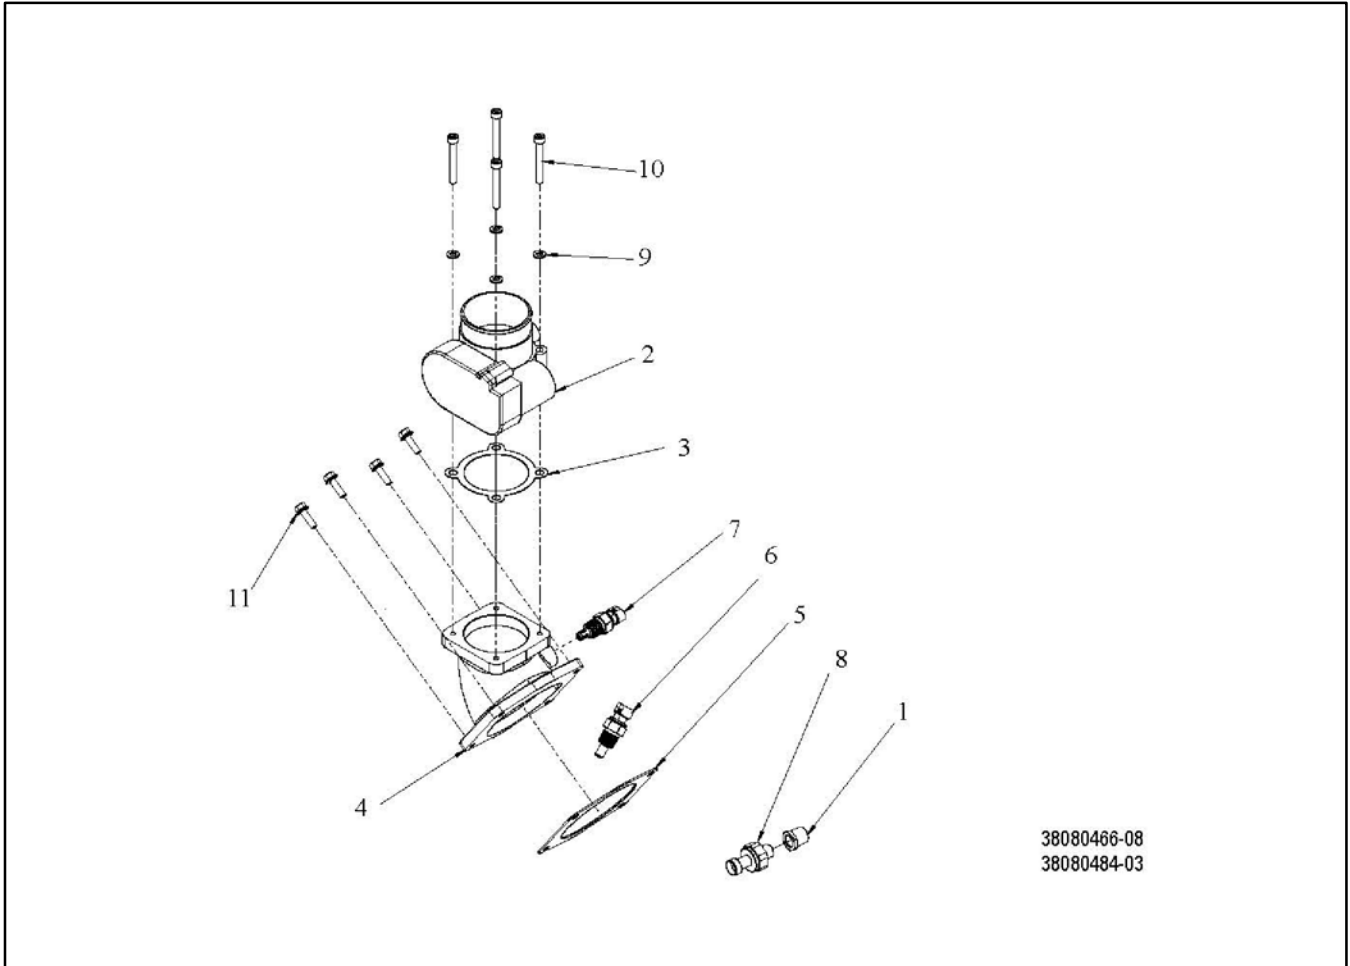

1-24: Throttle Body

38080466-08
38080484-03

Item	Part No.	Description	Engine Number/Qty.				
			GM99488-2	GM99488-1	GM99487-1	GM99486-1	GM99486-2
1	GM75125	Bushing, 3/8MPT X 1/4FPT	1	1	1	1	1
2	GM29586	Valve, throttle, 60 mm	1	1	1	1	1
3	GM29592	Gasket (manifold adapter)	1	1	1	1	1
4	GM87605	Throttle Body Adaptor	1	1	1	1	1
5	GM87606	Elbow Gasket	1	1	1	1	1
6	GM60247	Temp Send Unit E-Controls	1	1	1	1	1
7	GM29609	Sensor, inlet air	1	1	1		
8	GM72303	Sender, oil pressure	1	1	1	1	1
9	GM28963	Washer, lock M6	4	4	4	4	4
10	GM72316	Bolt, M6-1.0 x 50 skt hd	4	4	4	4	4
11	GM72327	Bolt, M6-1.0 x 20 flange head	4	4	4	4	4