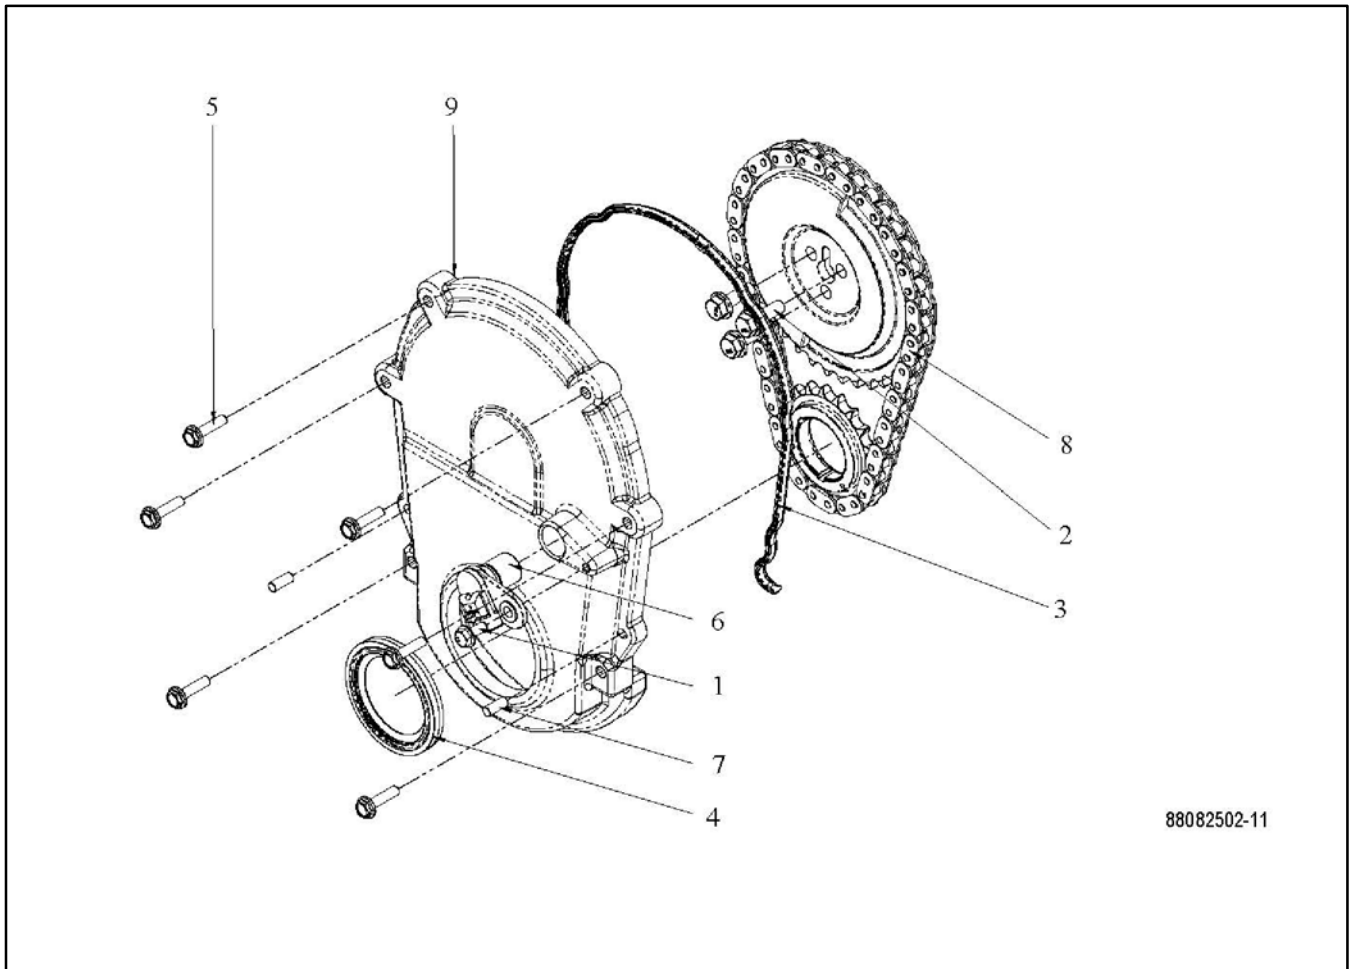

2-15: Front Drive

88082502-11

Item	Part No.	Description	Engine Number/Qty.				
			GM99488-2	GM99488-1	GM99487-1	GM99486-1	GM99486-2
1	GM87613	Bolt	1	1	1	1	1
2	GM87629	Bolt	3	3	3	3	3
3	GM87631	Gasket	1	1	1	1	1
4	GM87632	Seal	1	1	1	1	1
5	GM87655	Bolt	6	6	6	6	6
6	GM87672	Camshaft Sensor	1	1	1	1	1
7	GM87675	Pin	2	2	2	2	2
8	GM101474	Timing Set, Cam Sprocket	1	1	1	1	1
9	GM87630	Front Cover	1	1	1	1	1