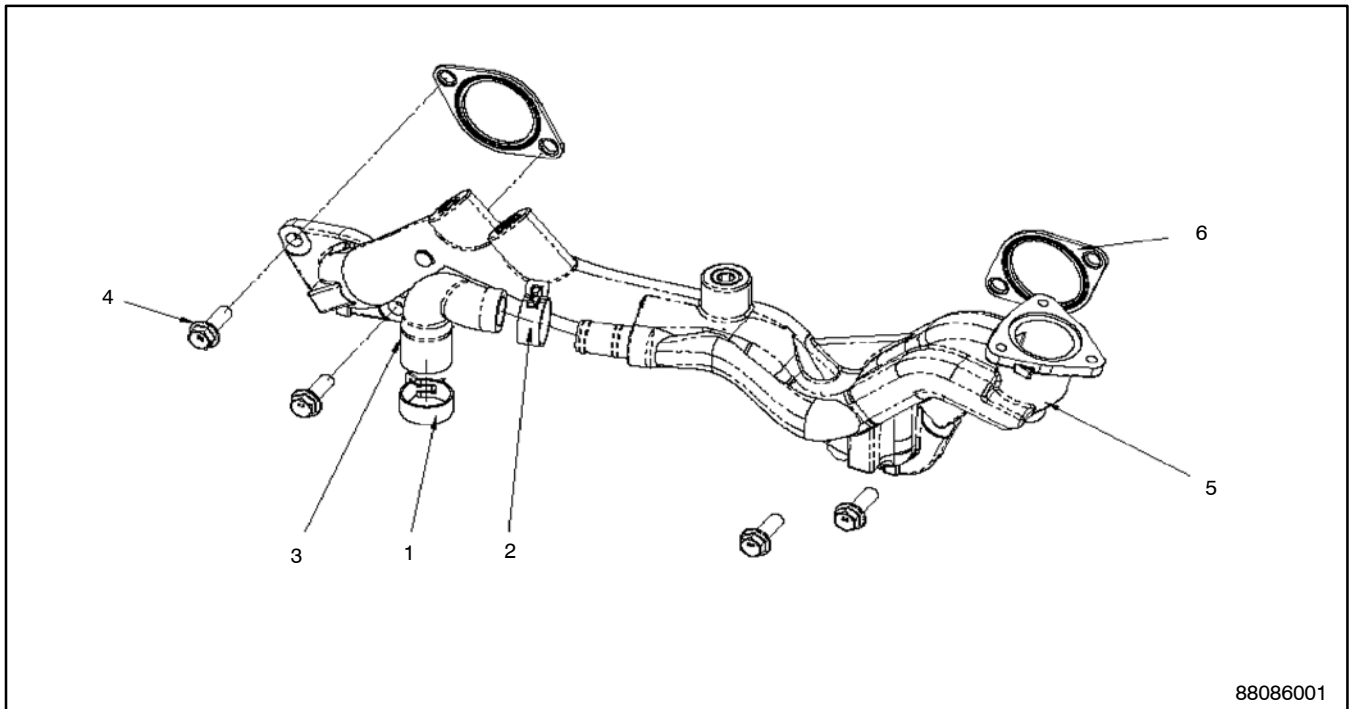

2-5: Coolant Crossover Pipe

88086001

Item	Part No.	Description	Engine Number/Qty.				
			GM77414-1	GM77528-1	GM77528-2	GM77529-1	GM77529-2
1	GM87601	Clamp	1	1	1	1	1
2	GM87603	Clamp	1	1	1	1	1
3	GM87656	Bypass Hose	1	1	1	1	1
4	GM87663	Bolt	4	4	4	4	4
5	GM87695	Coolant Pipe	1	1	1	1	1
6	GM87698	Gasket	2	2	2	2	2