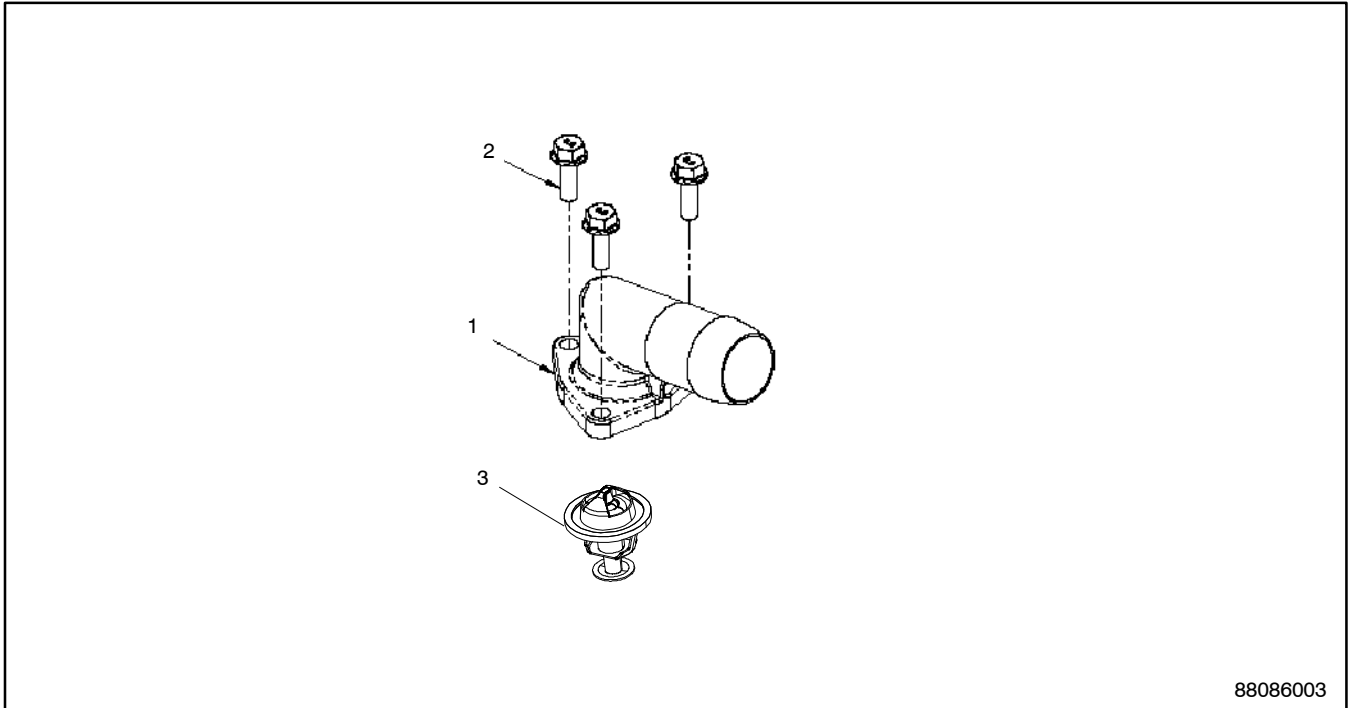

1-9: Thermostat, continued

Item	Part No.	Description	Engine Number/Qty.				
			GM77414-1	GM77528-1	GM77528-2	GM77529-1	GM77529-2
1	GM87594	Coolant Elbow				1	1
2	GM87617	Bolt				3	3
3	GM87618	Thermostat				1	1