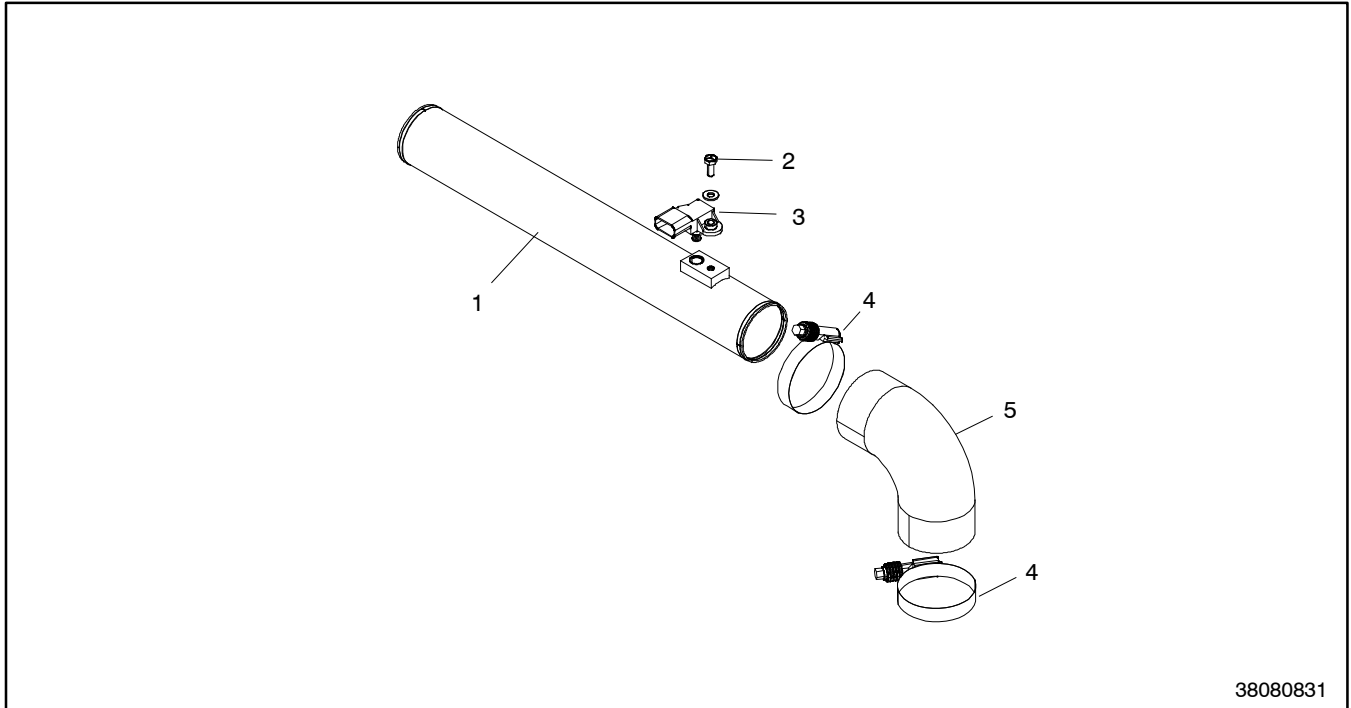

1-21: Intake Crossover

Item	Part No.	Description	Engine Number/Qty.				
			GM77414-1	GM77528-1	GM77528-2	GM77529-1	GM77529-2
1	GM75143	Tube, Turbo to Throttle Body			1		
2	#	Bolt 1/4-20x5/8 Flange Hd Ser			1		
3	GM72302	Sensor, T map 3-bar			1		
4	GM29601	Clamp, 2 3/4-3 5/8 in.			2		
5	GM29600	Elbow, Rubber 90 deg. Tube to Throttle			1