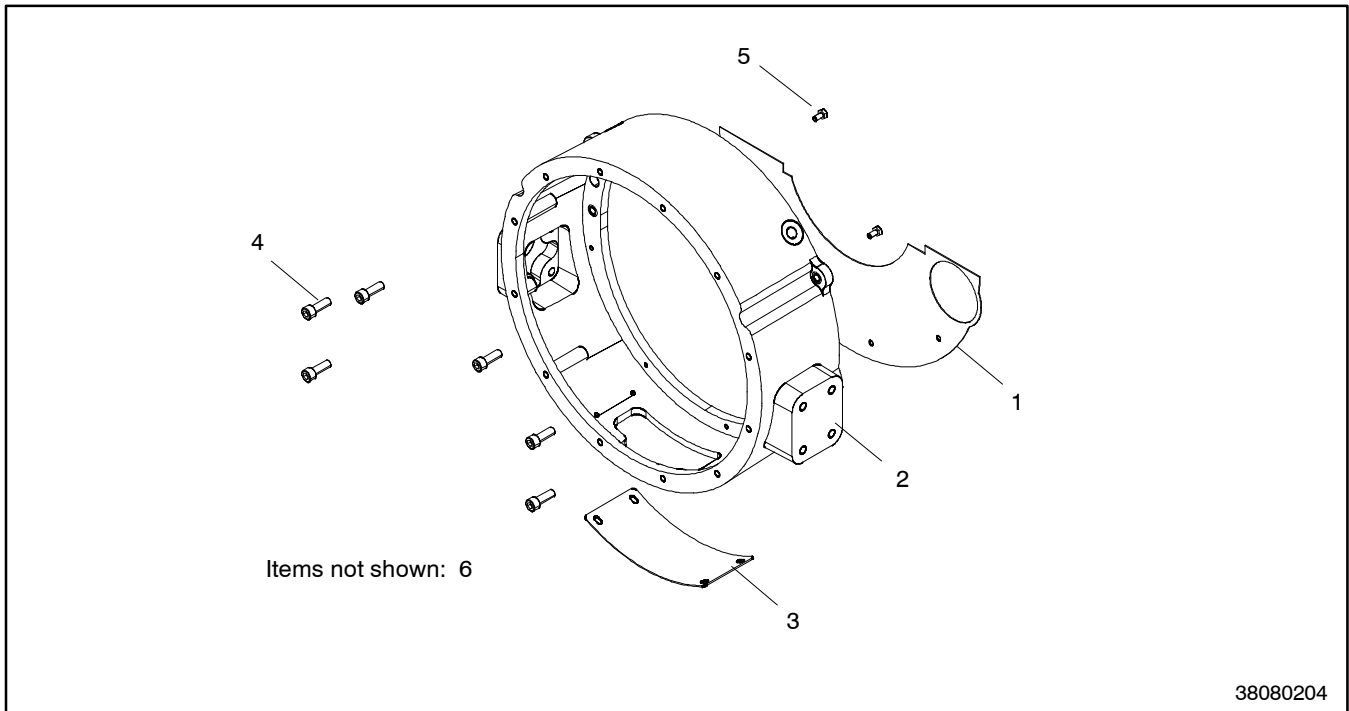

1-6: Flywheel Housing

Item	Part No.	Description	Engine Number/Qty.				
			GM77414-1	GM77528-1	GM77528-2	GM77529-1	GM77529-2
1	GM19723	Plate, Cover	1	1	1	1	1
2	GM75116	Housing, SAE3 Universal	1	1	1	1	1
3	GM75114	Plate, Cover Borg-Warner F/W	1	1	1	1	1
4	GM75198	Bolt, M10-1.50 x 30 Sk Hd Gr8.8	6	6	6	6	6
5	#	Bolt, 1/4-20x1/2 Flange Hd Ser	8	8	8	8	8
6	#	Bolt, 5/8-18 x 1 Hx Hd Zinc	1	1	1	1	1