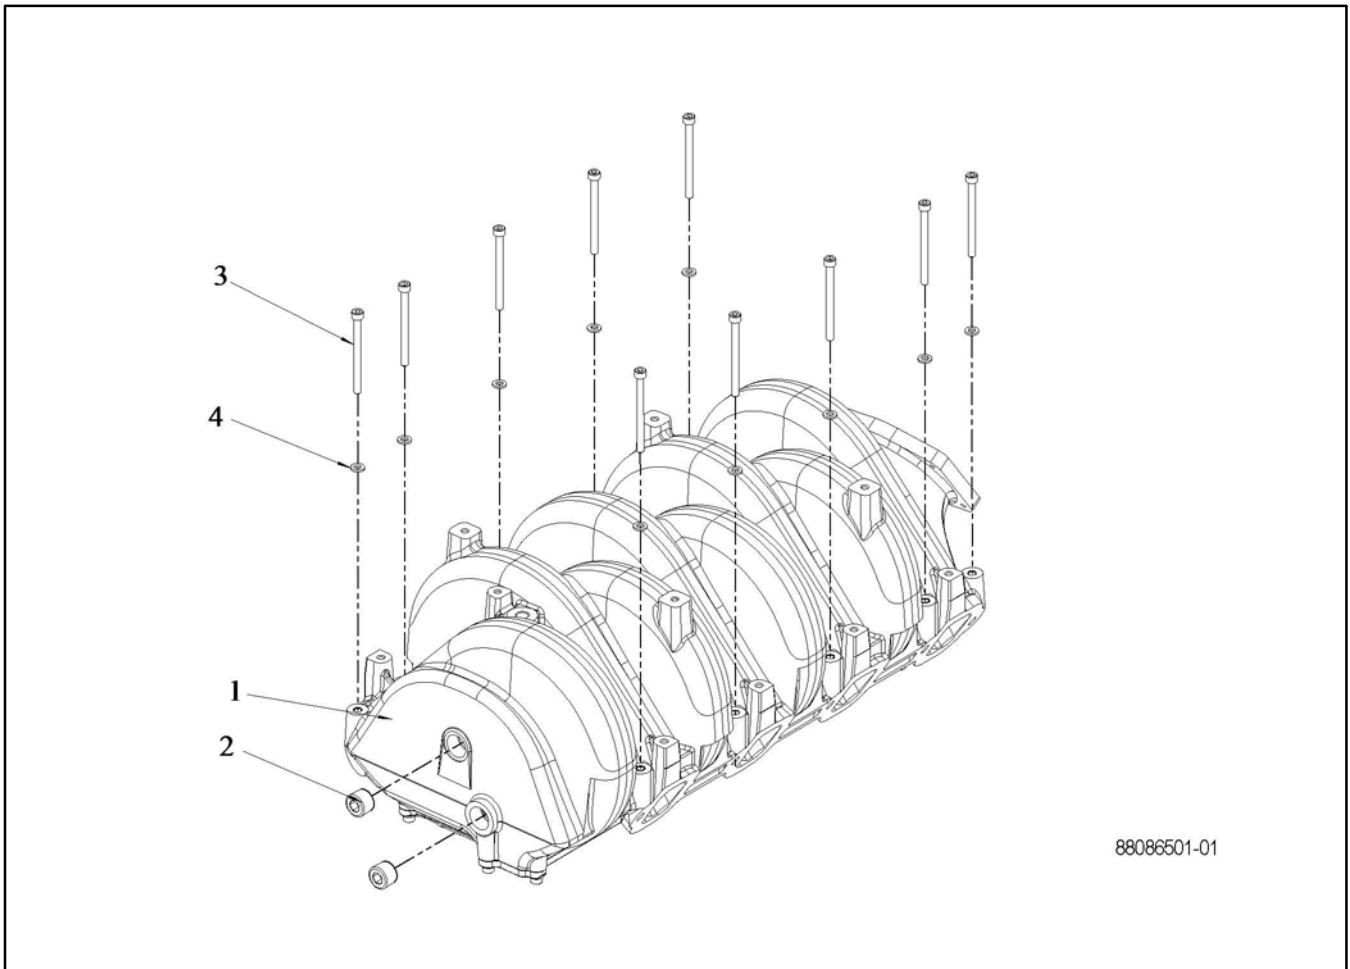

2-6: Intake Manifold

Item	Part No.	Description	Engine Number/Qty.				
			GM99488-2	GM99488-1	GM99487-1	GM99486-1	GM99486-2
1	GM101463	Manifold, Intake	1	1	1	1	1
2	GM87611	Plug	2	2	2	2	2
3	GM101450	Bolt	10	10	10	10	10
4	GM101451	Washer	10	10	10	10	10