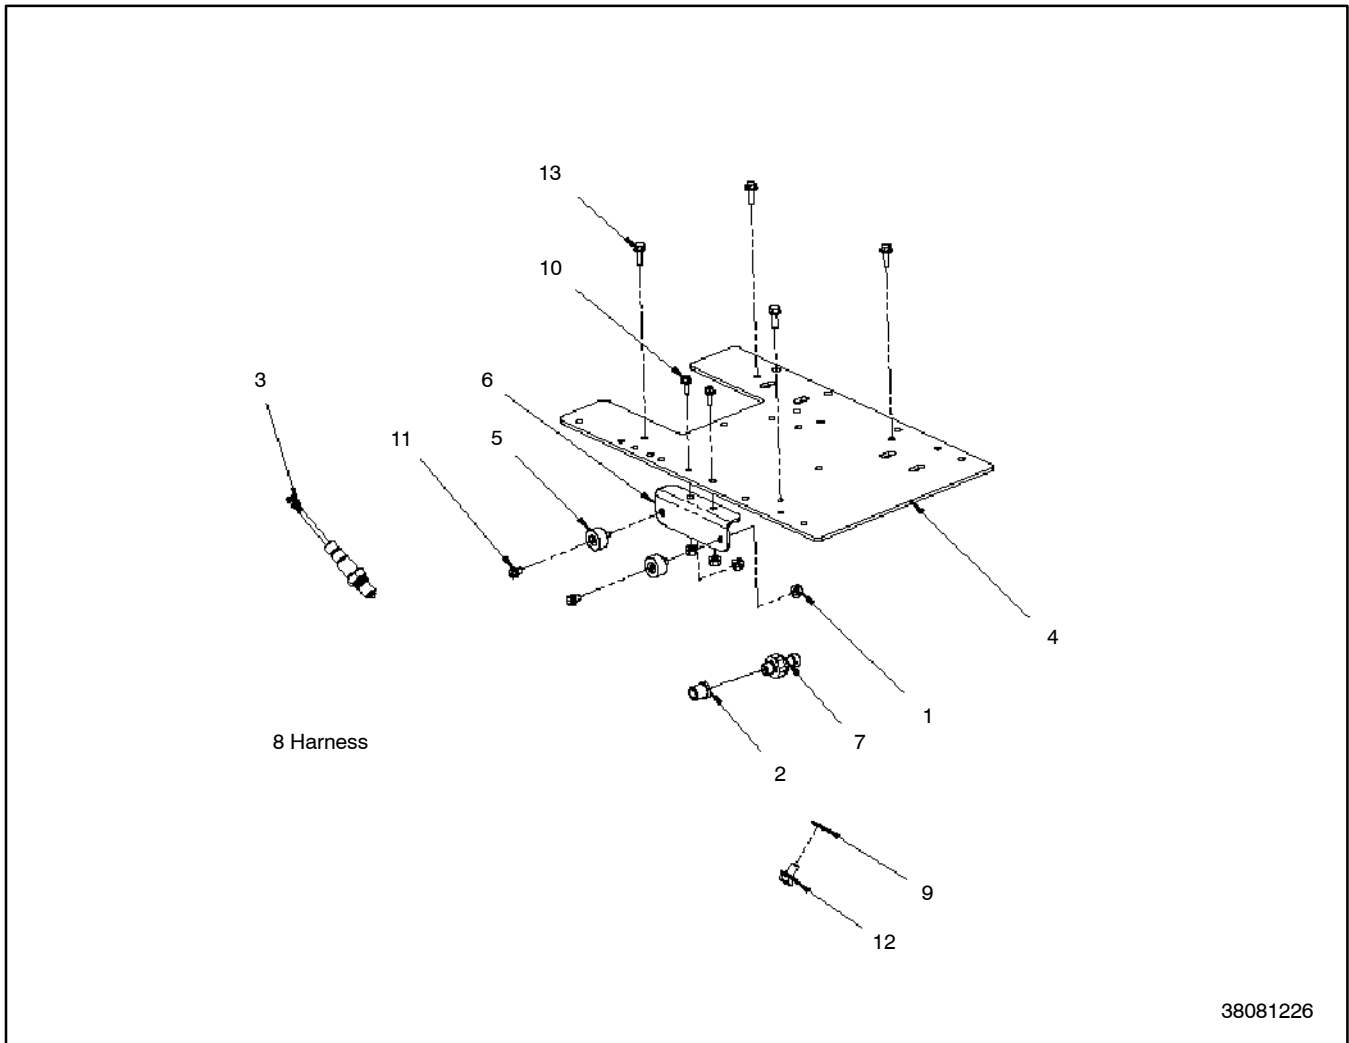

1-11: Wiring

Item	Part No.	Description	Engine Number/Qty.				
			GM77414-1	GM77528-1	GM77528-2	GM77529-1	GM77529-2
1	GM75103	Nut, Flange 1/4-20 Serrated	4				
2	GM75125	Bushing, 3/8MPT X 1/4FPT	1				
3	GM72292	Sensor, O2	1				
4	GM87604	Plate	1				
5	GM29604	Isolator, relay box	2				
6	GM29605	Bracket, relay box	1				
7	GM72303	Sender, oil pressure	1				
8	GM87610	Harness	1				
9	#	Washer	1				
10	#	Bolt	2				
11	#	Bolt	2				
12	#	Bolt	1				
13	GM72327	Bolt, M6-1.0 x 20 flange head	4