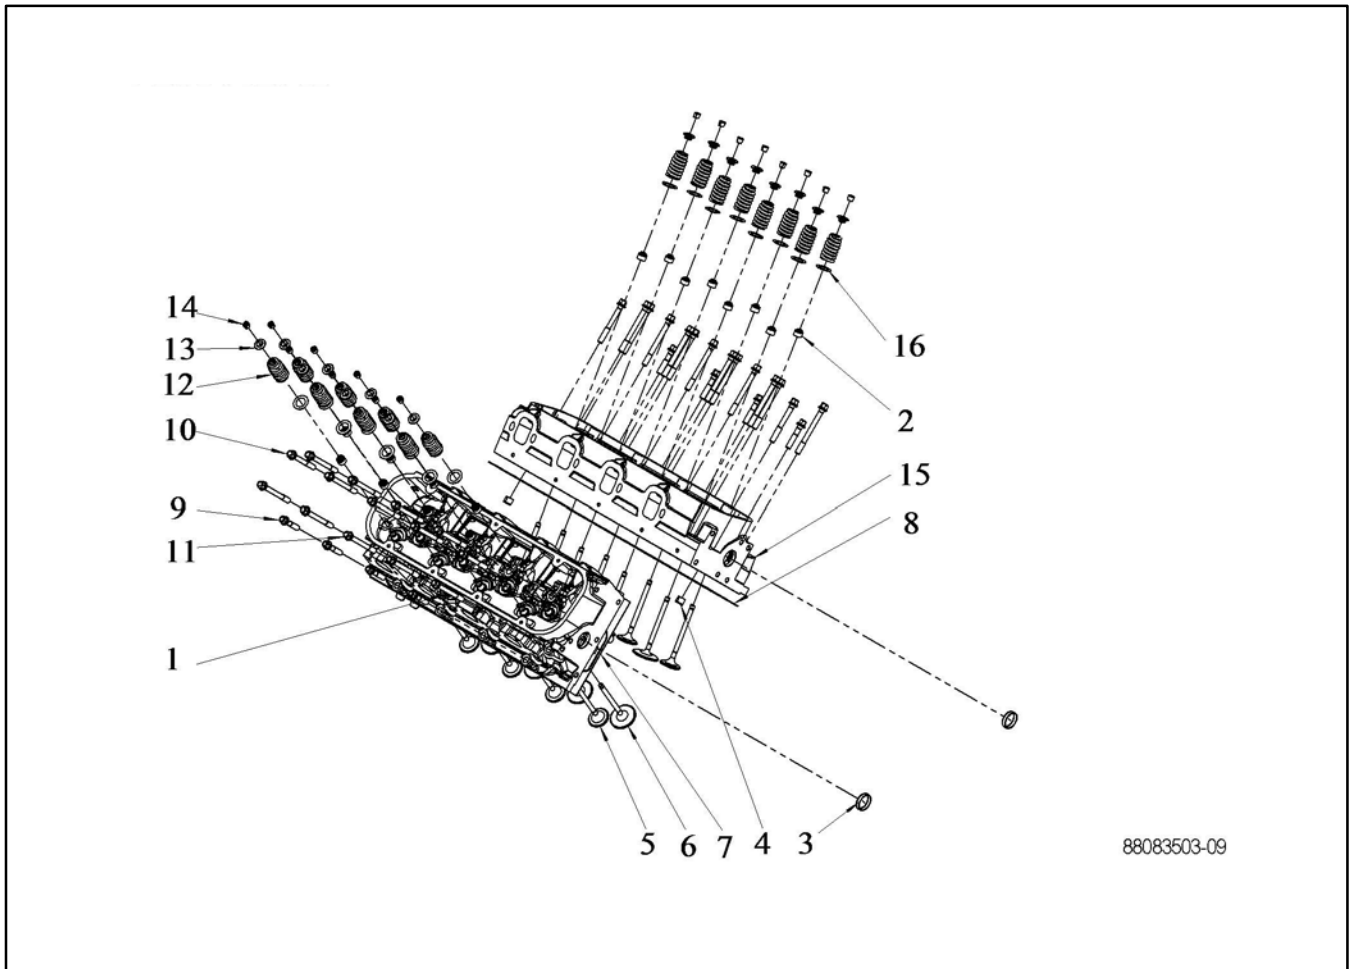

2-1: Cylinder Head

88083503-09

Item	Part No.	Description	Engine Number/Qty.				
			GM99488-2	GM99488-1	GM99487-1	GM99486-1	GM99486-2
1	GM87611	Plug	2	2	2	2	2
2	GM87641	Seal	16	16	16	16	16
3	GM87645	Core Plug	2	2	2	2	2
4	GM87646	Dowell	4	4	4	4	4
5	GM87679	Exhaust Valve	8	8	8	8	8
6	GM87680	Intake Valve	8	8	8	8	8
7	GM87683	Cylinder Head Gasket (LT)	1	1	1	1	1
8	GM87684	Cylinder Head Gasket (RT)	1	1	1	1	1
9	GM18923	Bolt, cylinder head	8	8	8	8	8
10	GM18922	Bolt, cylinder head	4	4	4	4	4
11	GM18921	Bolt, cylinder head	24	24	24	24	24
12	GM101457	Spring, Valve	16	16	16	16	16
13	GM101458	Retainer, Valve Spring	16	16	16	16	16
14	GM101459	Key	32	32	32	32	32
15	GM101476	Head, Cylinder	2	2	2	2	2
16	GM101477	Shim, Valve Spring	16	16	16	16	16