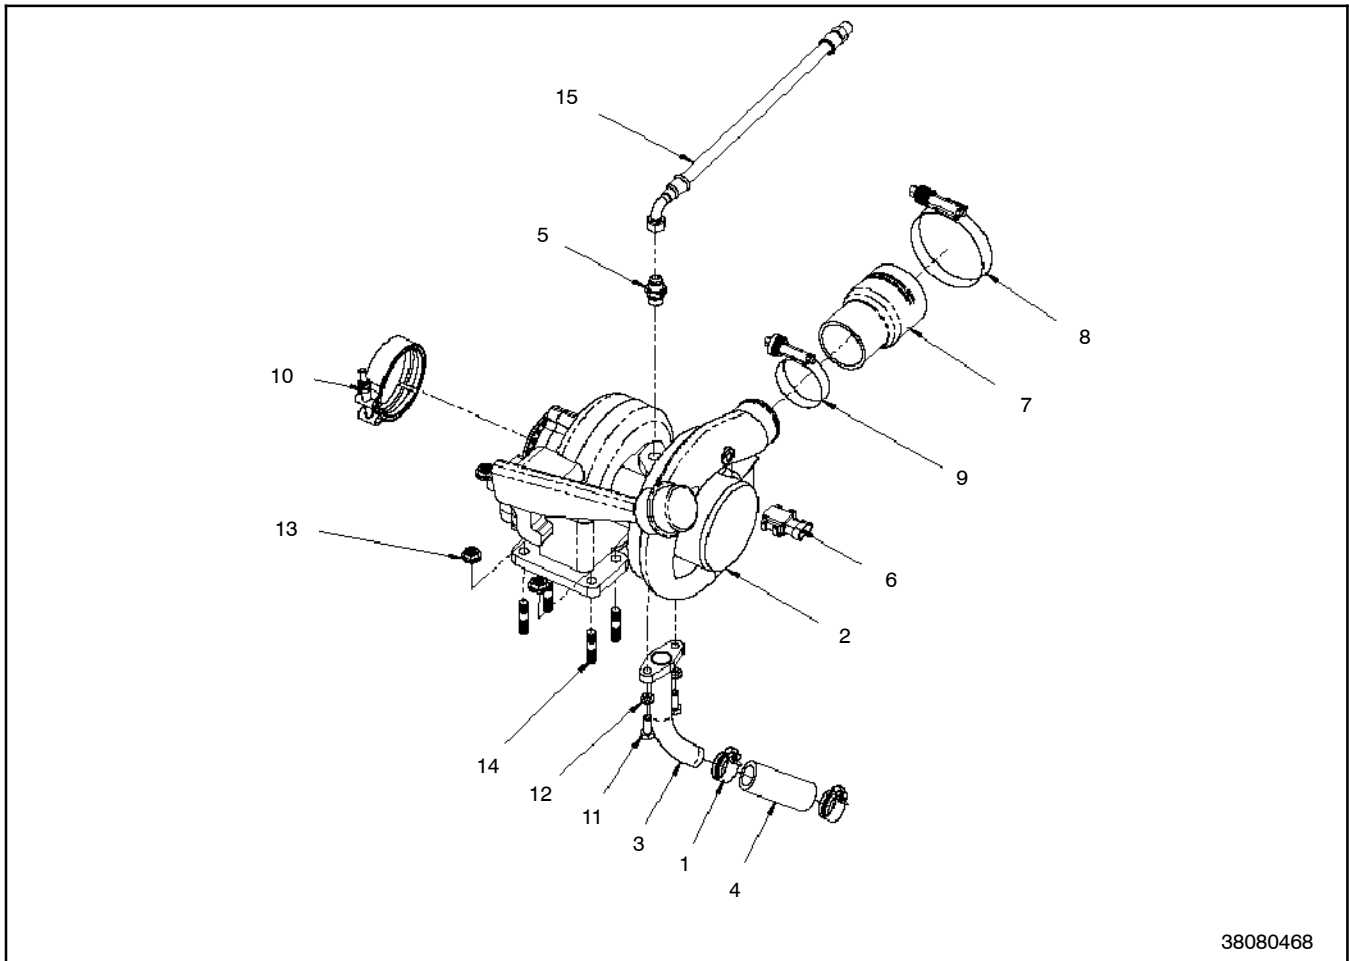

1-20-1: Turbocharger

38080468

Item	Part No.	Description	Engine Number/Qty.				
			GM77414-1	GM77528-1	GM77528-2	GM77529-1	GM77529-2
1	GM28893	Clamp, hose, 1 1/4 in.		2	2	2	2
2	GM28897	Turbocharger		1	1	1	1
3	GM28899	Plate assembly, oil drain	1	1	1	1	1
4	GM28901	Hose, oil drain, 7/8 in. ID, 3 in.					
5	GM28903	Fitting, oil supply turbo		1	1	1	1
6	GM28906	Sensor, map		1	1	1	1
7	GM28914	Hose		1	1	1	1
8	GM29601	Clamp, 2 3/4-3 5/8 in.		1	1	1	1
9	GM29603	Clamp, 1 9/16-2 1/2 in.		1	1	1	1
10	GM28930	Clamp, V-band, 2 3/4 in.		1	1	1	1
11	GM72311	Bolt, M8-1.25 x 20 hxhd gr 8.8		2	2	2	2
12	GM61733	Washer		2	2	2	2
13	GM23739	Nut, M10 x 1.5		4	4	4	4
14	GM72315	Stud, M10-1.50 x 40, grade 8.8		4	4	4	4
15	GM87688	Turbo Supply Hose		1	1	1	1