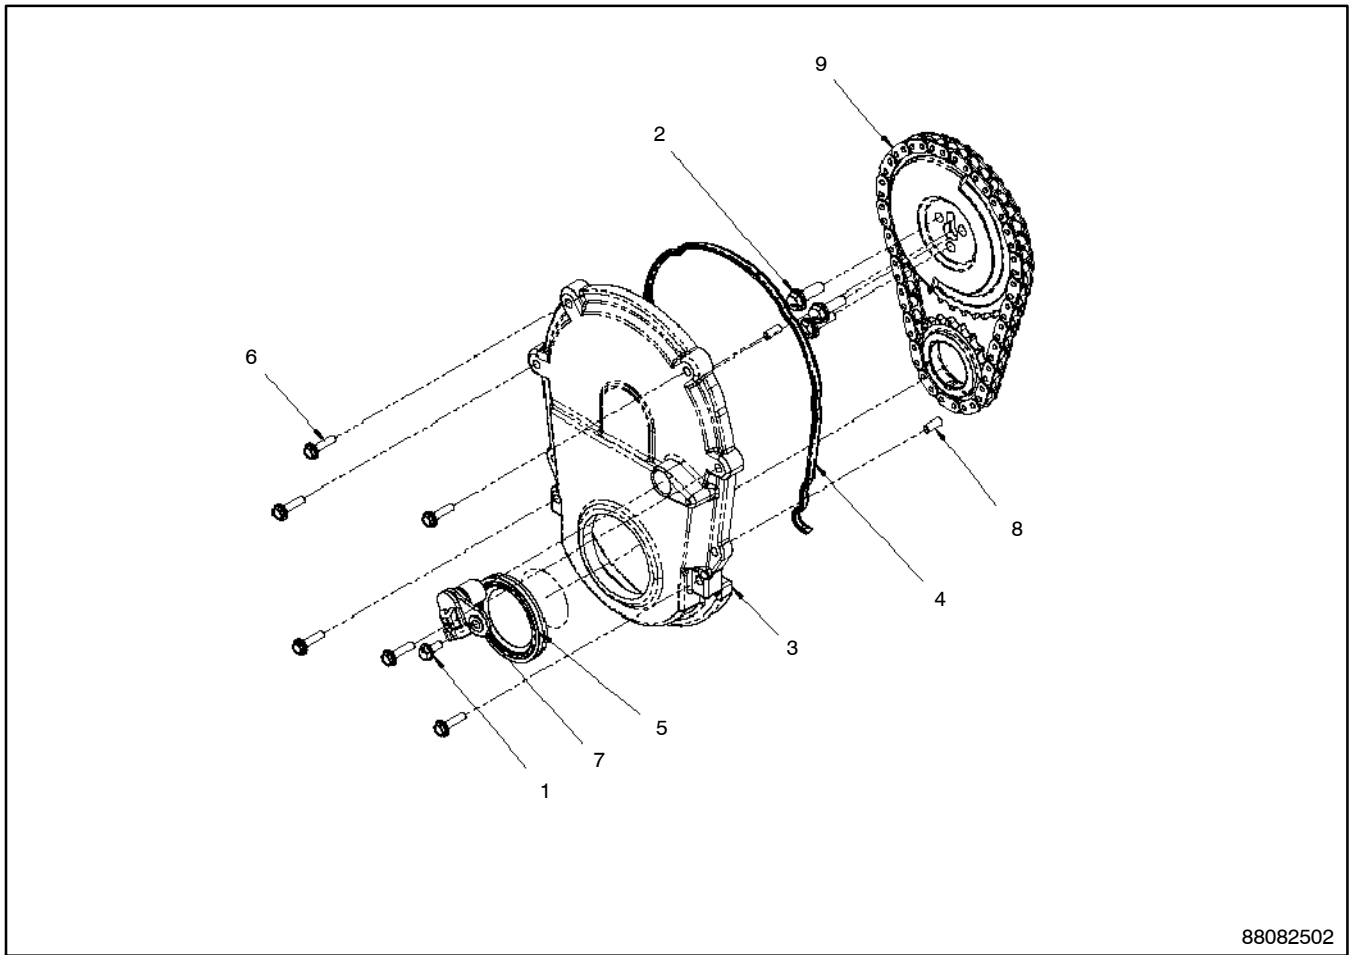

2-15: Front Drive

88082502

Item	Part No.	Description	Engine Number/Qty.				
			GM77414-1	GM77528-1	GM77528-2	GM77529-1	GM77529-2
1	GM87616	Bolt	1	1	1	1	1
2	GM87629	Bolt	3	3	3	3	3
3	GM87630	Front Cover	1	1	1	1	1
4	GM87631	Gasket	1	1	1	1	1
5	GM87632	Seal	1	1	1	1	1
6	GM87633	Cover Bolt	6	6	6	6	6
7	GM87672	Camshaft Sensor	1	1	1	1	1
8	GM87675	Pin	2	2	2	2	2
9	GM87701	Timing Set	1	1	1	1	1