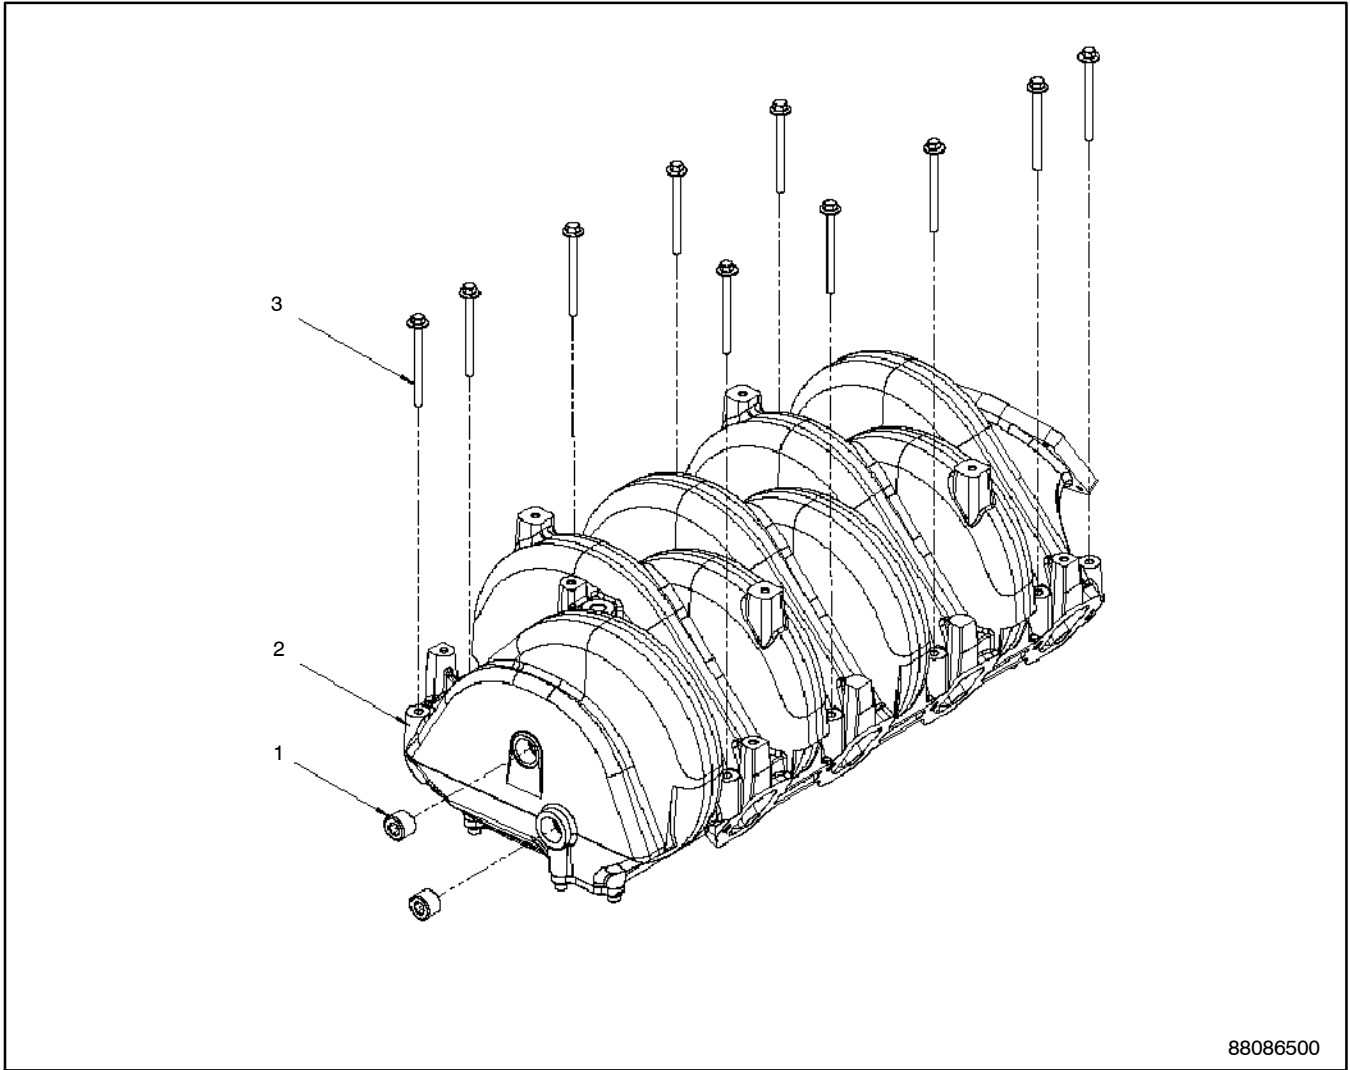

2-6: Intake Manifold

88086500

Item	Part No.	Description	Engine Number/Qty.				
			GM77414-1	GM77528-1	GM77528-2	GM77529-1	GM77529-2
1	GM87611	Plug	2	2	2	2	2
2	GM87664	Intake Manifold	1	1	1	1	1
3	GM87665	Bolt	10	10	10	10	10