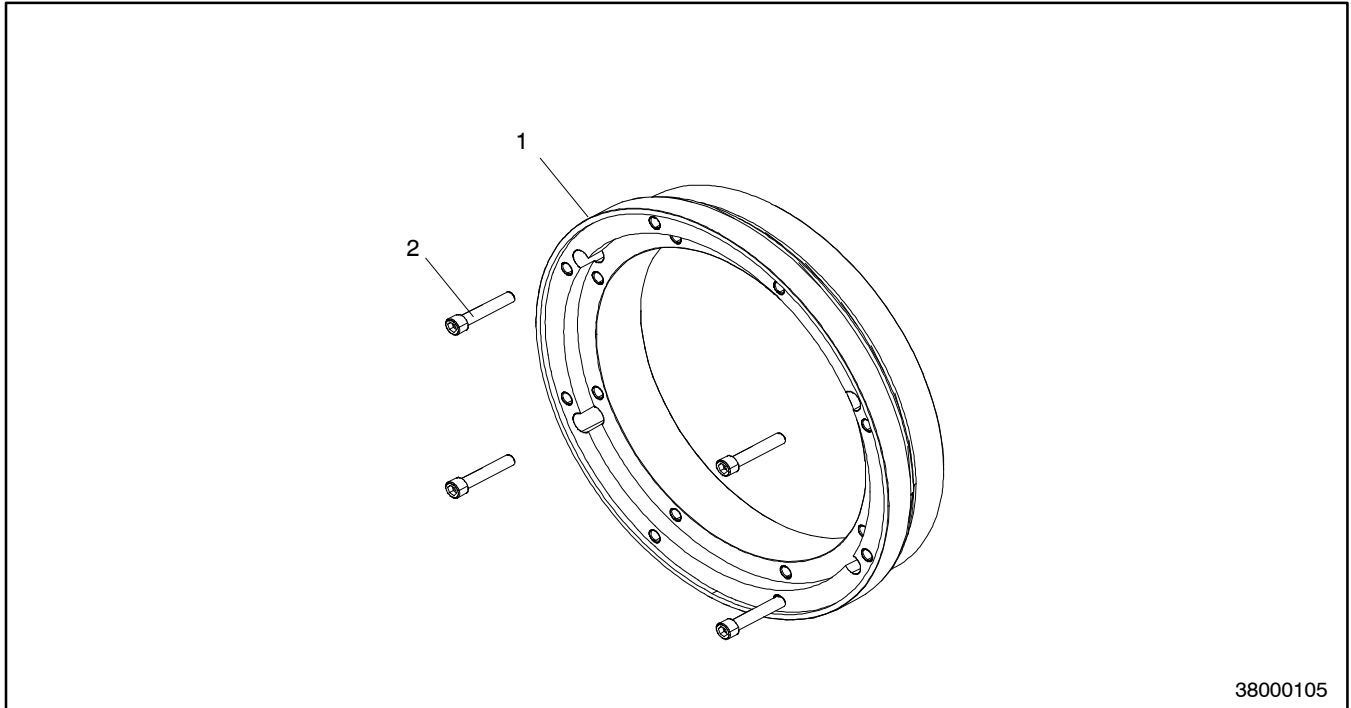

1-5: Flywheel Adapter

38000105

Item	Part No.	Description	Engine Number/Qty.				
			GM77414-1	GM77528-1	GM77528-2	GM77529-1	GM77529-2
1	GM75117	Adapter, FF Flywheel	1	1	1	1	1
2	GM73567	Screw, Cap 3/8-16 x 2 Sk tHd Gr8	6	6	6	6	6