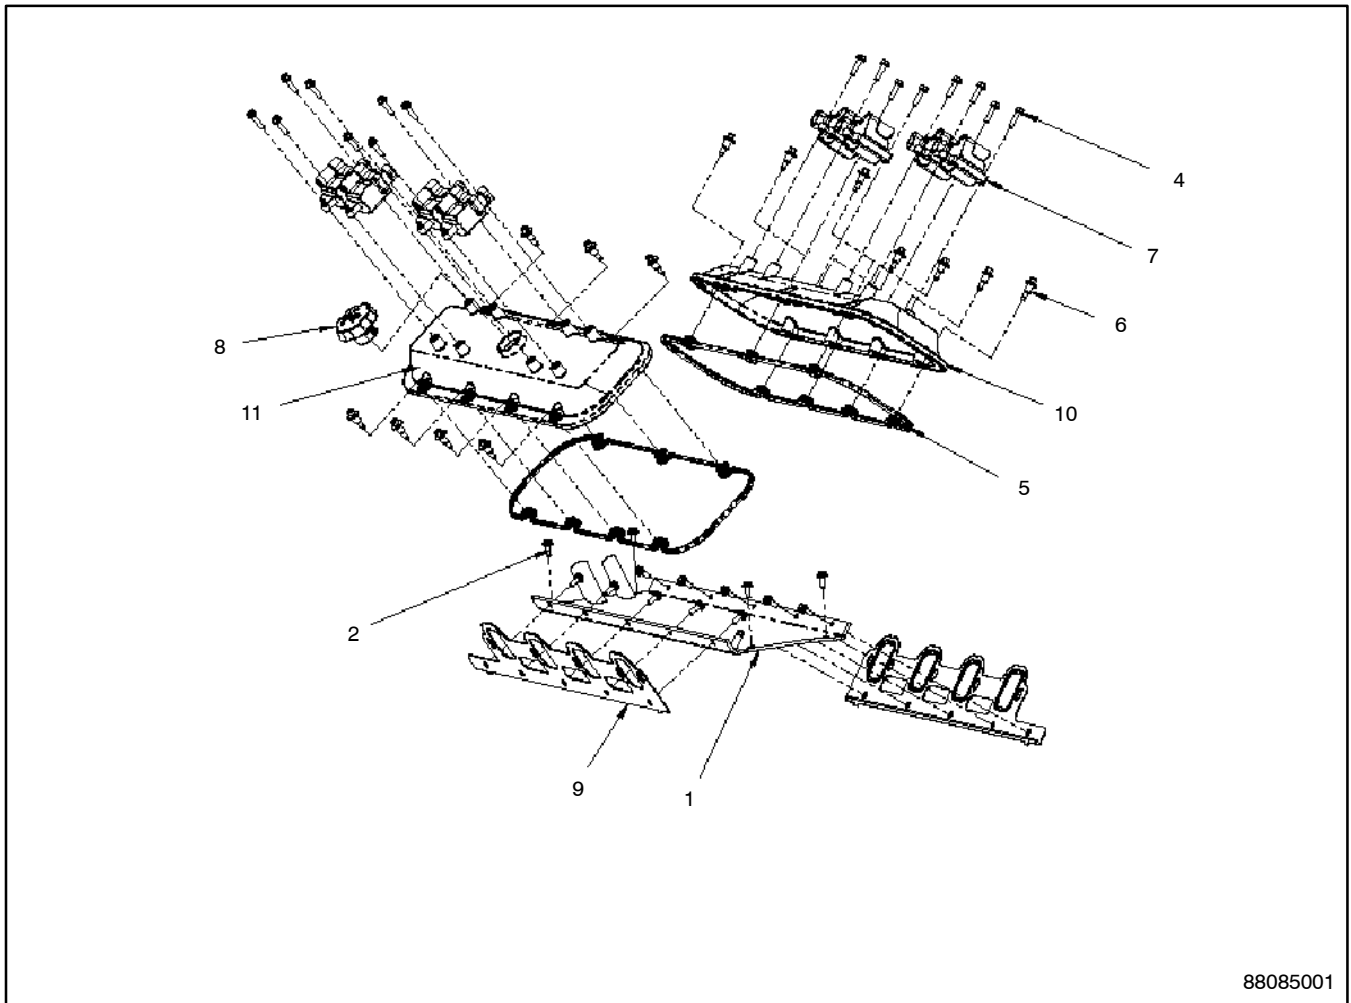

2-3: Engine Cover

88085001

Item	Part No.	Description	Engine Number/Qty.				
			GM77414-1	GM77528-1	GM77528-2	GM77529-1	GM77529-2
1	GM87652	Valley Cover	1	1	1	1	1
2	GM87653	Bolt	14	14	14	14	14
	GM87654	Spark Plug Wire	8	8	8	8	8
4	GM87655	Bolt	16	16	16	16	16
5	GM87657	Valve Cover Gasket	2	2	2	2	2
6	GM87658	Bolt	14	14	14	14	14
7	GM87659	Ignition Coil	8	8	8	8	8
8	GM87660	Oil Fill Cap	1	1	1	1	1
9	GM87666	Intake Manifold Gasket	2	2	2	2	2
10	GM87676	Valve Cover	1	1	1	1	1
11	GM87677	Valve Cover	1	1	1	1	1