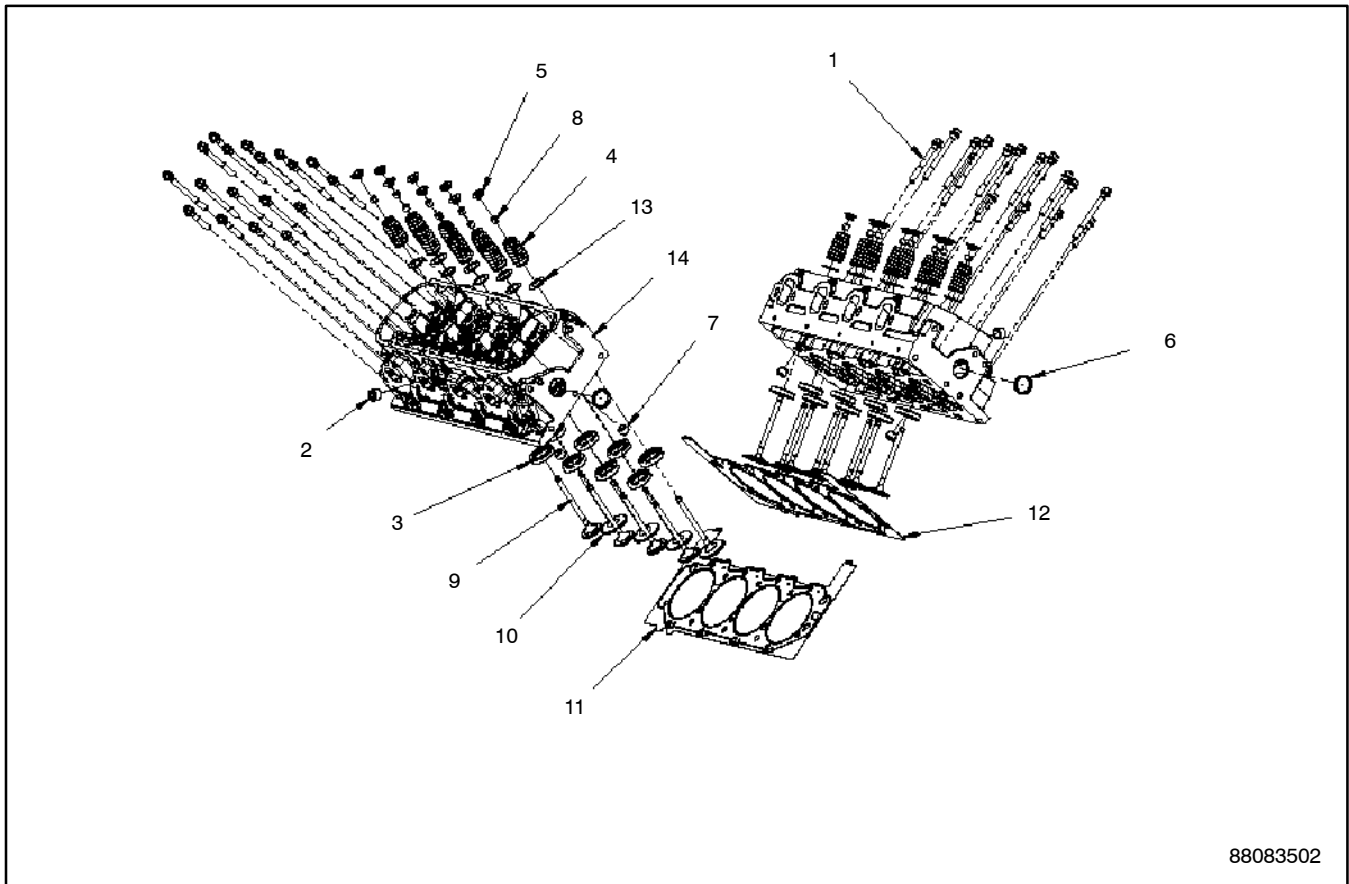

2-1: Cylinder Head

88083502

Item	Part No.	Description	Engine Number/Qty.				
			GM77414-1	GM77528-1	GM77528-2	GM77529-1	GM77529-2
1	GM87591	Bolt Head Kit	2	2	2	2	2
2	GM87611	Plug	2	2	2	2	2
3	GM87641	Seal	16	16	16	16	16
4	GM87642	Spring	16	16	16	16	16
5	GM87643	Retainer	16	16	16	16	16
6	GM87645	Core Plug	2	2	2	2	2
7	GM87646	Dowell	4	4	4	4	4
8	GM87678	Key	16	16	16	16	16
9	GM87679	Exhaust Valve	8	8	8	8	8
10	GM87680	Intake Valve	8	8	8	8	8
11	GM87683	Cylinder Head Gasket (LT)	1	1	1	1	1
12	GM87684	Cylinder Head Gasket (RT)	1	1	1	1	1
13	GM87694	Valve Spring Shim	16	16	16	16	16
14	GM87703	Cylinder Head	2	2	2	2	2