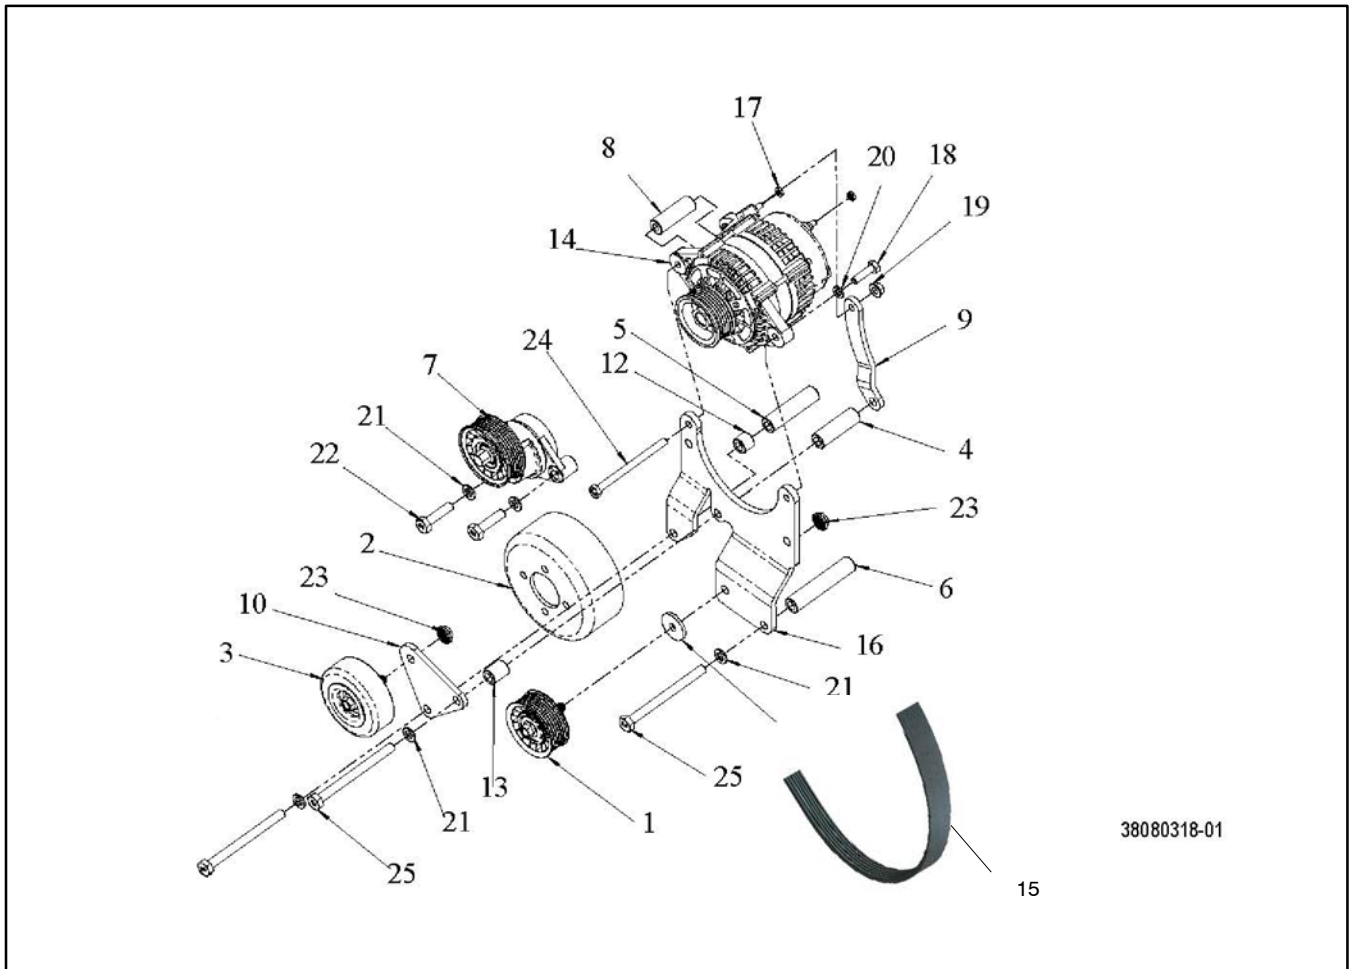

1-15: Alternator

38080318-01

Item	Part No.	Description	Engine Number/Qty.				
			GM99488-2	GM99488-1	GM99487-1	GM99486-1	GM99486-2
1	GM16121	Pulley, idler	1	1	1	1	1
2	GM87599	Water Pump Pulley	1	1	1	1	1
3	GM19741	Pulley, idler	1	1	1	1	1
4	GM19742	Spacer, .437 ID x 2.343 in.	1	1	1	1	1
5	GM19743	Spacer, .437 ID x 2.906 in.	1	1	1	1	1
6	GM19744	Spacer, .437 ID x 3.718 in.	1	1	1	1	1
7	GM19746	Pulley, tensioner	1	1	1	1	1
8	GM19747	Spacer, alter. mtg .375 ID x 2.19 in.	1	1	1	1	1
9	GM19748	Brace, alternator	1	1	1	1	1
10	GM23423	Plate, idler	1	1	1	1	1
11	GM23422	Washer, idler	1	1	1	1	1
12	GM23421	Spacer, idler short	1	1	1	1	1
13	GM23420	Spacer, idler long	1	1	1	1	1
14	GM101417	Alternator	1	1	1	1	1
15	GM87590	Fan Belt	1	1	1	1	1
16	GM87682	Alternator Bracket	1	1	1	1	1
17	GM28959	Nut, M6-1.0	2	2	2	2	2
18	GM23738	Bolt, head head, M8-1.25 x 30	1	1	1	1	1
19	GM72312	Nut, M8-1.25 flange serrated	1	1	1	1	1
20	GM61733	Washer	1	1	1	1	1
21	GM72313	Washer, lock M10	5	5	5	5	5
22	GM73559	Bolt	2	2	2	2	2
23	GM23739	Nut, M10 x 1.5	2	2	2	2	2
24	GM101429	Bolt	1	1	1	1	1
25	GM23740	Bolt, M10-1.5 x 120, gr. 5	3	3	3	3	3