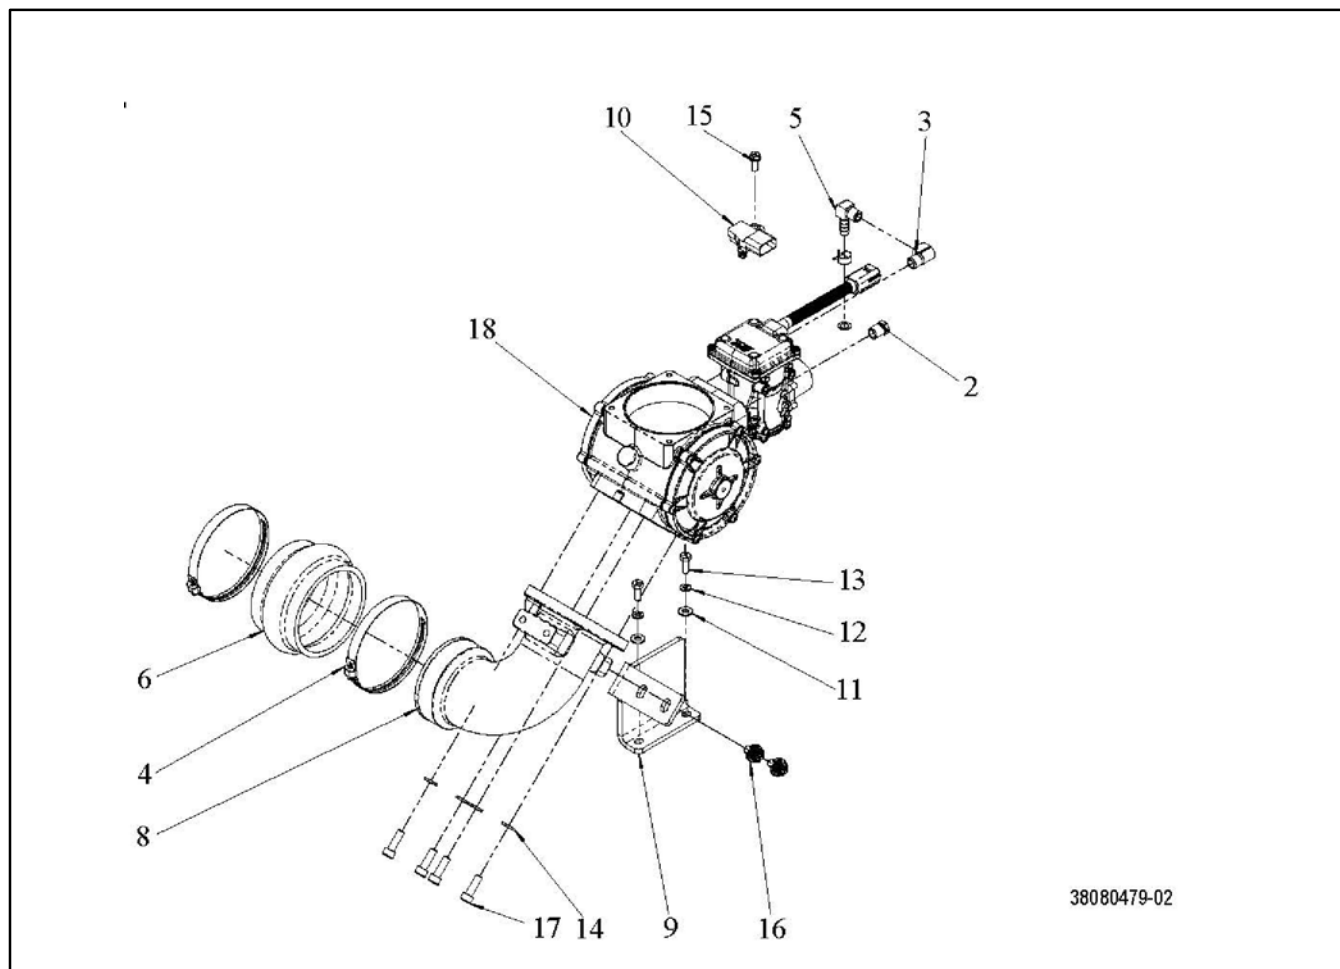

1-13-1: Fuel System

Item	Part No.	Description	Engine Number/Qty.				
			GM99488-2	GM99488-1	GM99487-1	GM99486-1	GM99486-2
2	GM38939	Fitting, 3/8 MPT Plug, Hex	1	1		1	1
3	GM73579	Elbow	1	1		1	1
4	GM28915	Clamp, hose, 5 in.	2	2		2	2
5	GM38928	Fitting, intake manifold vac	1	1		1	1
6	GM66214	Hose, hump, intake 4 x 4	1	1		1	1
7	GM69488	Clamp, hose 3/8 (spring type)	1	1		1	1
8	GM69502	Elbow, mixer to turbo	1	1		1	1
9	GM101411	Bracket, Mixer	1	1		1	1
10	GM72302	Sensor, T map 3-bar	1	1		1	1
11	GM28960	Washer, flat SAE	2	2		2	2
12	GM24188	Washer, lock 1/4 in.	2	2		2	2
13	GM28961	Bolt, 1/4-20 x 3/4 in.hex grd. 5	2	2		2	2
14	GM69521	Washer, M8	4	4		4	4
15	GM101432	Bolt	1	1		1	1
16	GM87614	Bolt	2	2		2	2
17	GM69522	Bolt, M8 x 1.25 x 25 hex head	4	4		4	4
18	GM72329	E480 EPR kit	1	1		1	1