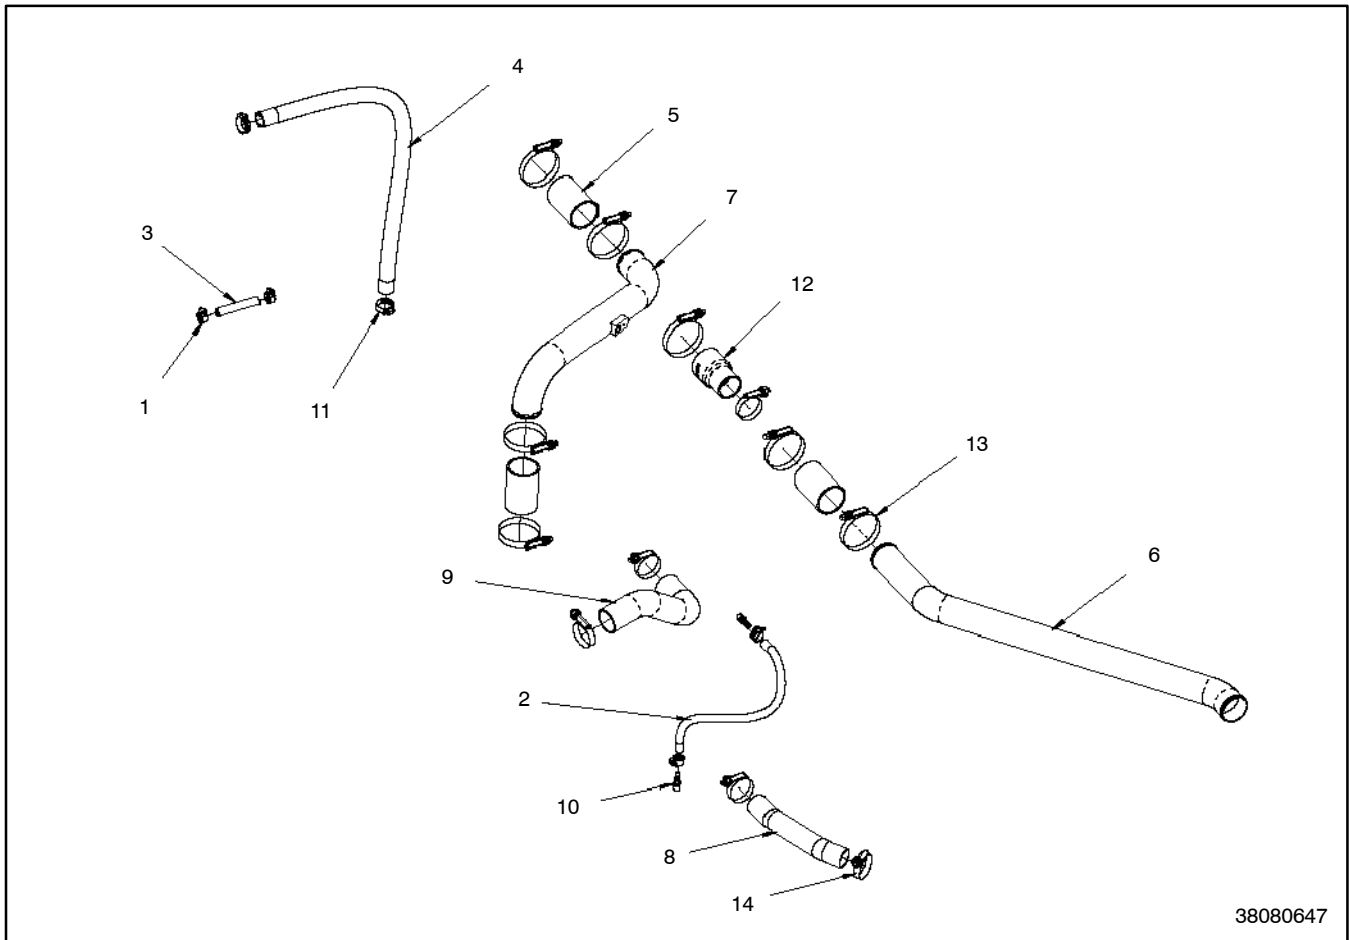

1-22: Charge Air Cooler Tubing

38080647

Item	Part No.	Description	Engine Number/Qty.				
			GM77414-1	GM77528-1	GM77528-2	GM77529-1	GM77529-2
1	GM16144	Clamp, hose 1"				4	4
2	GM39417	Hose, heater 3/8 in. ID, rubber 19 in.					
3	GM39417	Hose, heater 3/8 in. ID, rubber 19 in.					
4	GM72286	Hose, heater 1 in. ID				1	1
5	GM72287	Hose, sil 2.5 ID x 3 lined (black)				3	3
6	GM87595	Turbo Tube				1	1
7	GM87596	Intake Tube				1	1
8	GM87597	Radiator Inlet Hose				1	1
9	GM87598	Radiator Outlet Hose				1	1
10	GM72289	Ftg, 3/8 in. hse brb x 1/4 in. mpt, brs				4	4
11	GM28895	Clamp, hose, 13/16-1 1/2 in.				2	2
12	GM28914	Hose				1	1
13	GM29601	Clamp, 2 3/4-3 5/8 in.				7	7
14	GM29603	Clamp, 1 9/16-2 1/2 in.				5	5