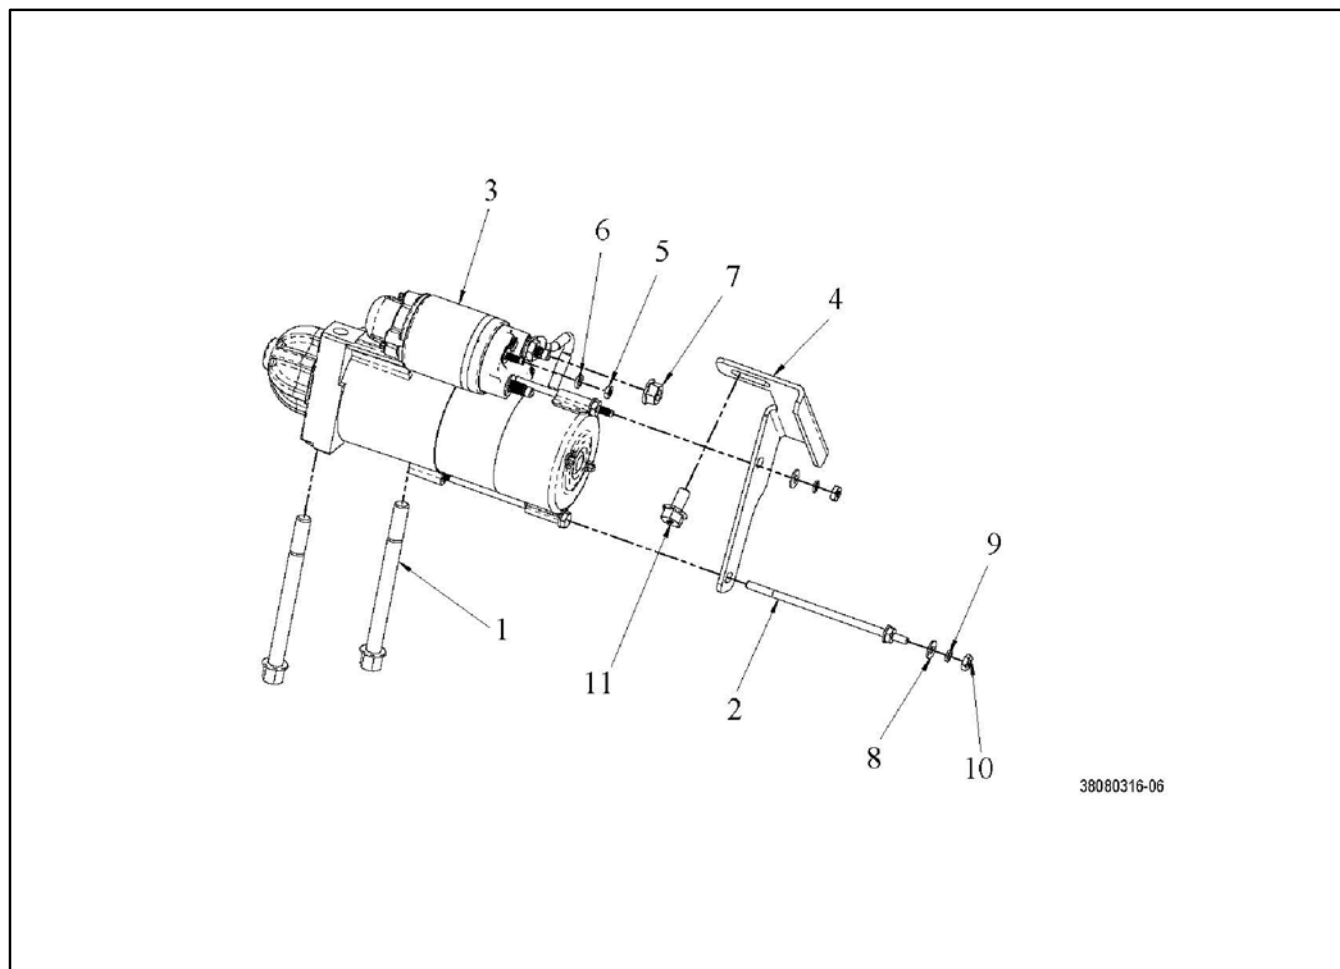

1-2: Starter

Item	Part No.	Description	Engine Number/Qty.				
			GM99488-2	GM99488-1	GM99487-1	GM99486-1	GM99486-2
1	GM17378	Bolt, starter	2	2	2	2	2
2	GM75165	Bolt, Starter Extended Thru	1	1	1	1	1
3	GM94039	Starter, 8.8L	1	1	1	1	1
4	GM101418	Bracket, Starter	1	1	1	1	1
5	GM101426	Nut	1	1	1	1	1
6	GM72376	Extender, threaded rod M6-1.0	1	1	1	1	1
7	GM72312	Nut, M8-1.25 flange serrated	1	1	1	1	1
8	GM25975	Washer, flat	2	2	2	2	2
9	GM60723	#10 Lockwasher	2	2	2	2	2
9	GM47683	Washer, lock #10	2	2	2	2	2
10	GM25977	Nut, 10-24	2	2	2	2	2
11	GM101433	Screw	1	1	1	1	1