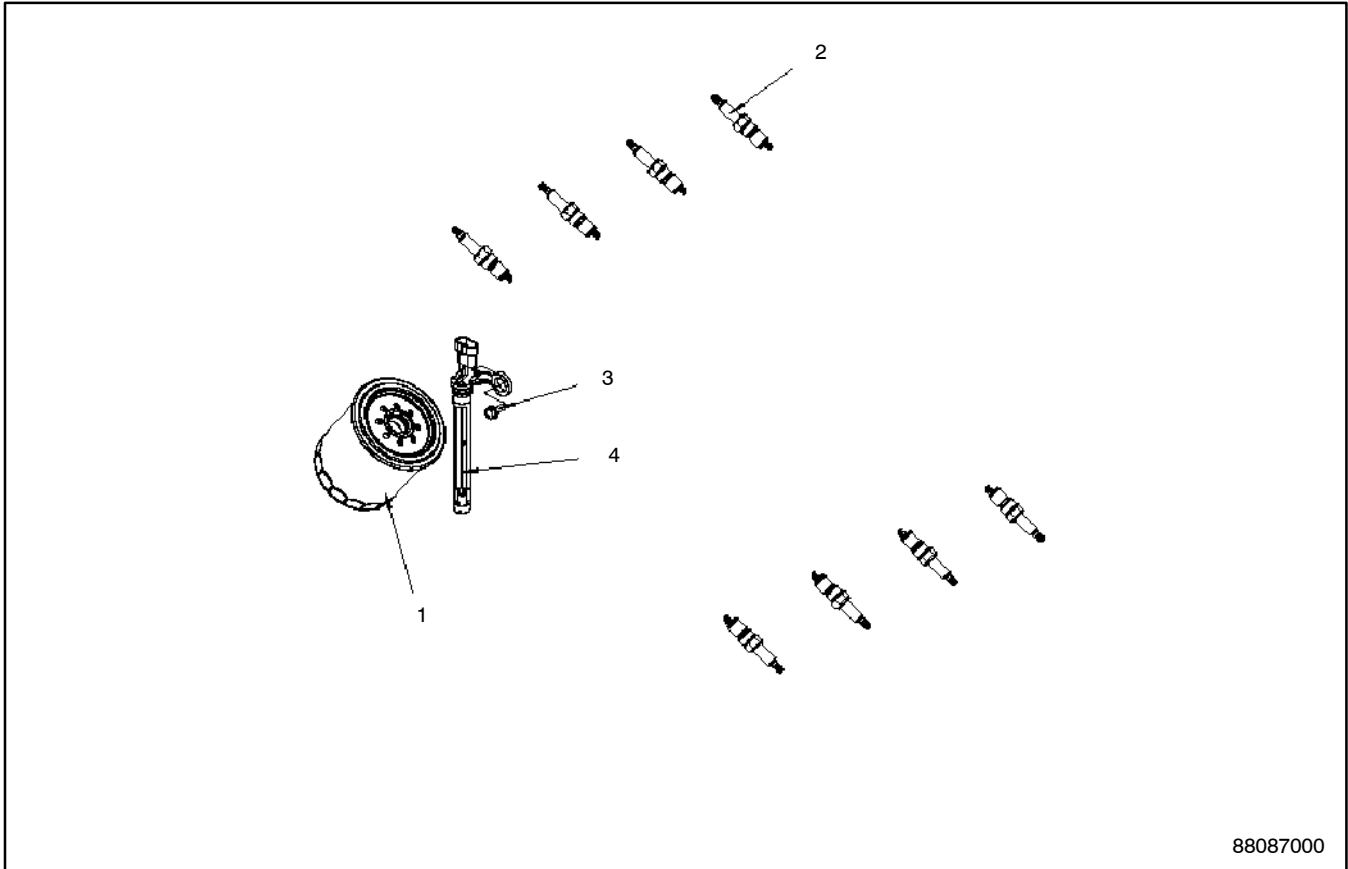

2-7: Sensors and Spark Plugs, Oil Filter

88087000

Item	Part No.	Description	Engine Number/Qty.				
			GM77414-1	GM77528-1	GM77528-2	GM77529-1	GM77529-2
1	GM87592	Oil Filter	1	1	1	1	1
2	GM87608	Spark Plug	8	8	8	8	8
3	GM87616	Bolt	1	1	1	1	1
4	GM87674	Crank Sensor	1	1	1	1	1