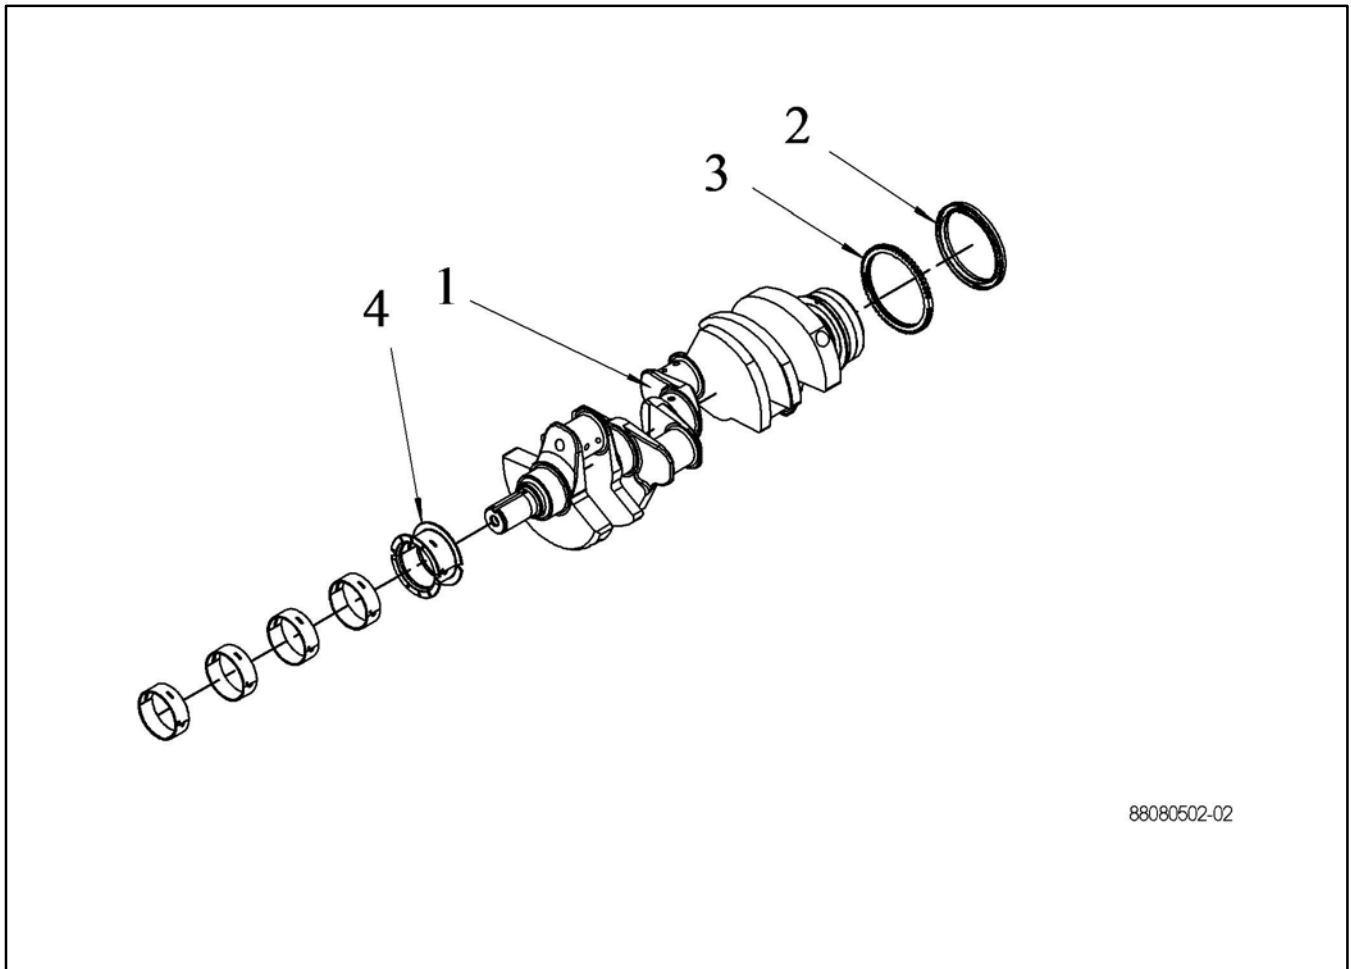

2-10: Crankshaft

88080502-02

Item	Part No.	Description	Engine Number/Qty.				
			GM99488-2	GM99488-1	GM99487-1	GM99486-1	GM99486-2
1	GM101462	Crankshaft	1	1	1	1	1
2	GM87624	Crankshaft Seal	1	1	1	1	1
3	GM101455	Ring, Crankshaft	1	1	1	1	1
4	GM101475	Bearing, Main	1	1	1	1	1