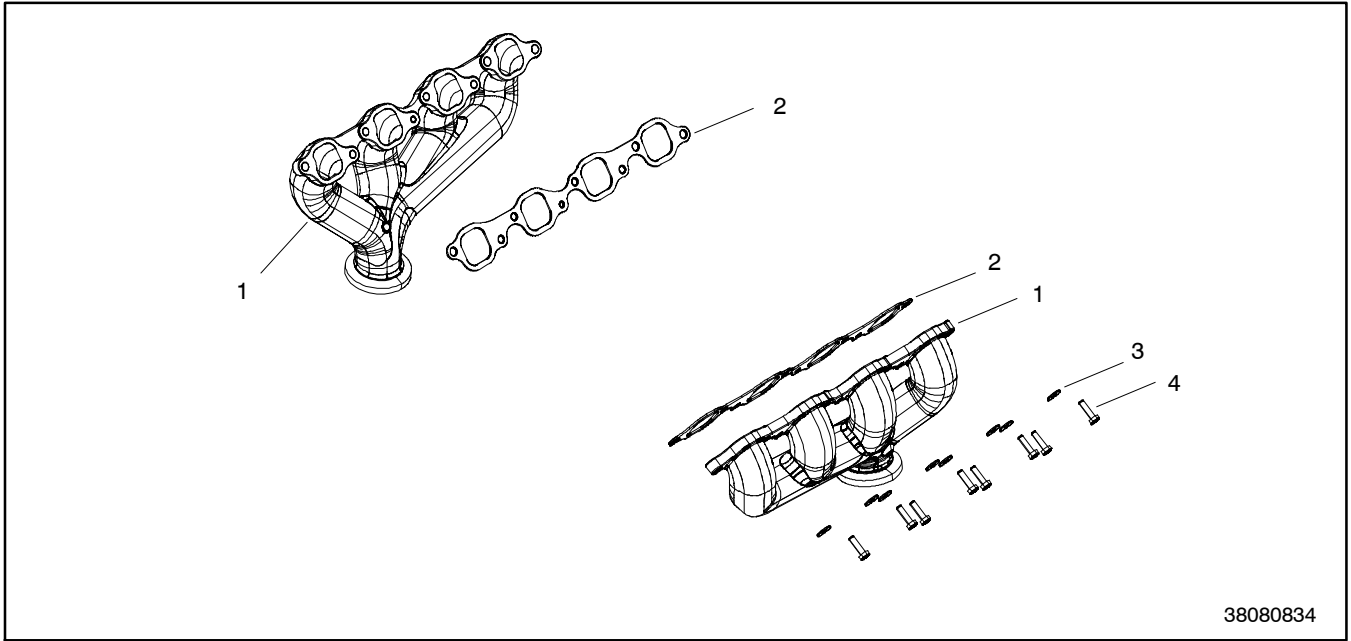

1-7: Exhaust Manifold

38080834

Item	Part No.	Description	Engine Number/Qty.				
			GM77414-1	GM77528-1	GM77528-2	GM77529-1	GM77529-2
1	GM75182	Manifold	2	2	2	2	2
2	GM19721	Gasket, exhaust manifold	2	2	2	2	2
3	#	Washer, Flat 5/16 Thick Hard	16	16	16	16	16
4	GM23738	Bolt, M8-1.25 x 30	16	16	16	16	16