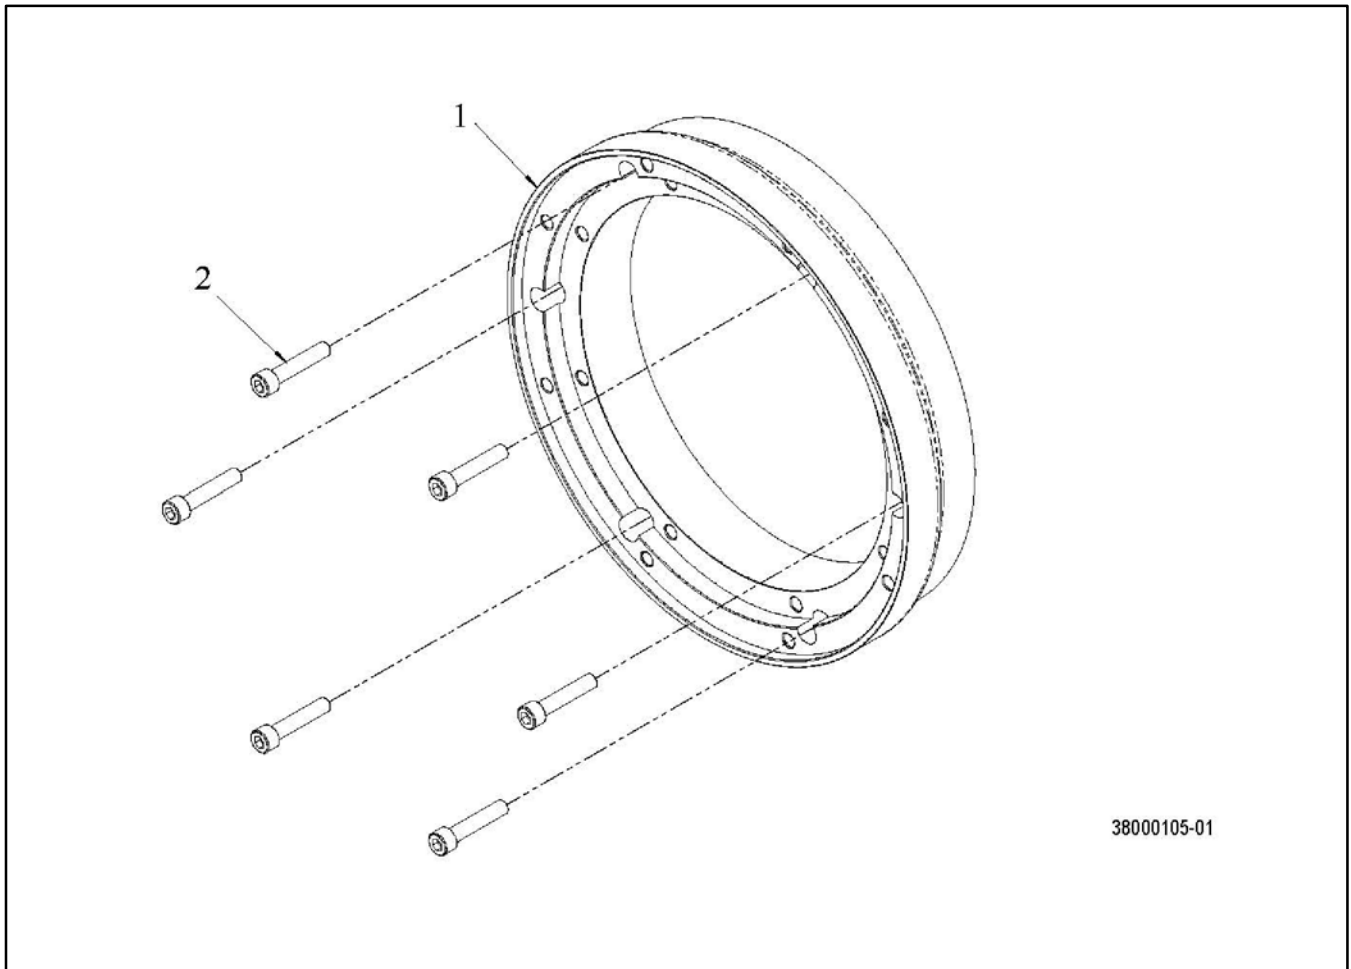

1-5: Flywheel Adapter

Item	Part No.	Description	Engine Number/Qty.				
			GM99488-2	GM99488-1	GM99487-1	GM99486-1	GM99486-2
1	GM75117	Adapter, Ff Flywheel	1	1	1	1	1
2	GM73567	Bolt	6	6	6	6	6