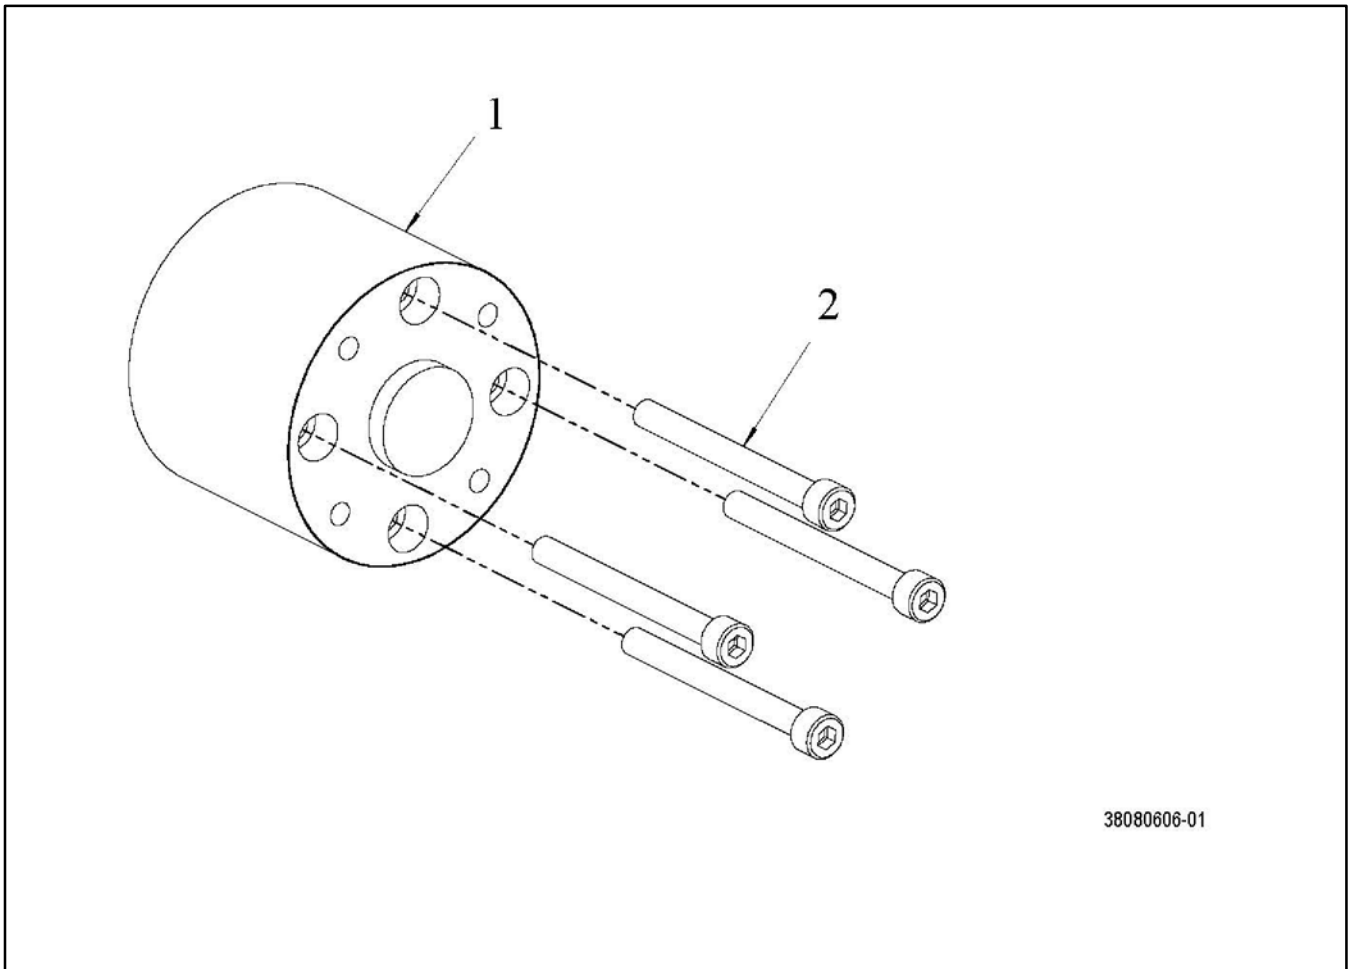

1-3: Fan Spacer

38080606-01

Item	Part No.	Description	Engine Number/Qty.				
			GM99488-2	GM99488-1	GM99487-1	GM99486-1	GM99486-2
1	GM16147	Spacer, fan	1	1	1	1	1
2	GM81604	Fan Spacer Bolt	4	4	4	4	4