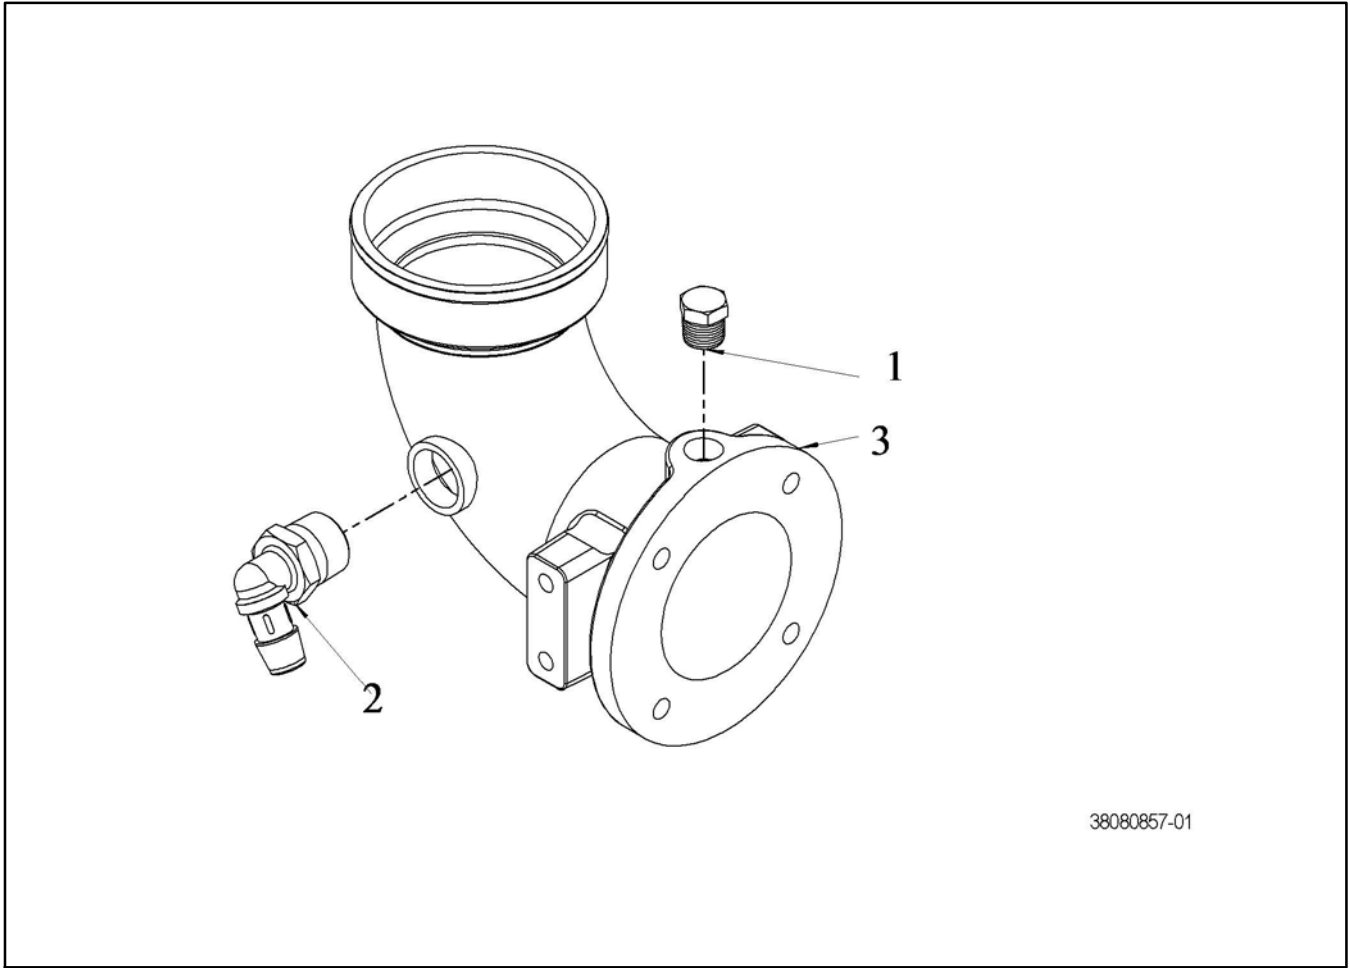

1-20-2: Turbocharger Inlet

38080857-01

Item	Part No.	Description	Engine Number/Qty.				
			GM99488-2	GM99488-1	GM99487-1	GM99486-1	GM99486-2
1	GM24342	Fitting	1	1		1	1
2	GM101416	Fitting	1	1		1	1
3	GM101448	Elbow Mixer To Turbo	1	1		1	1