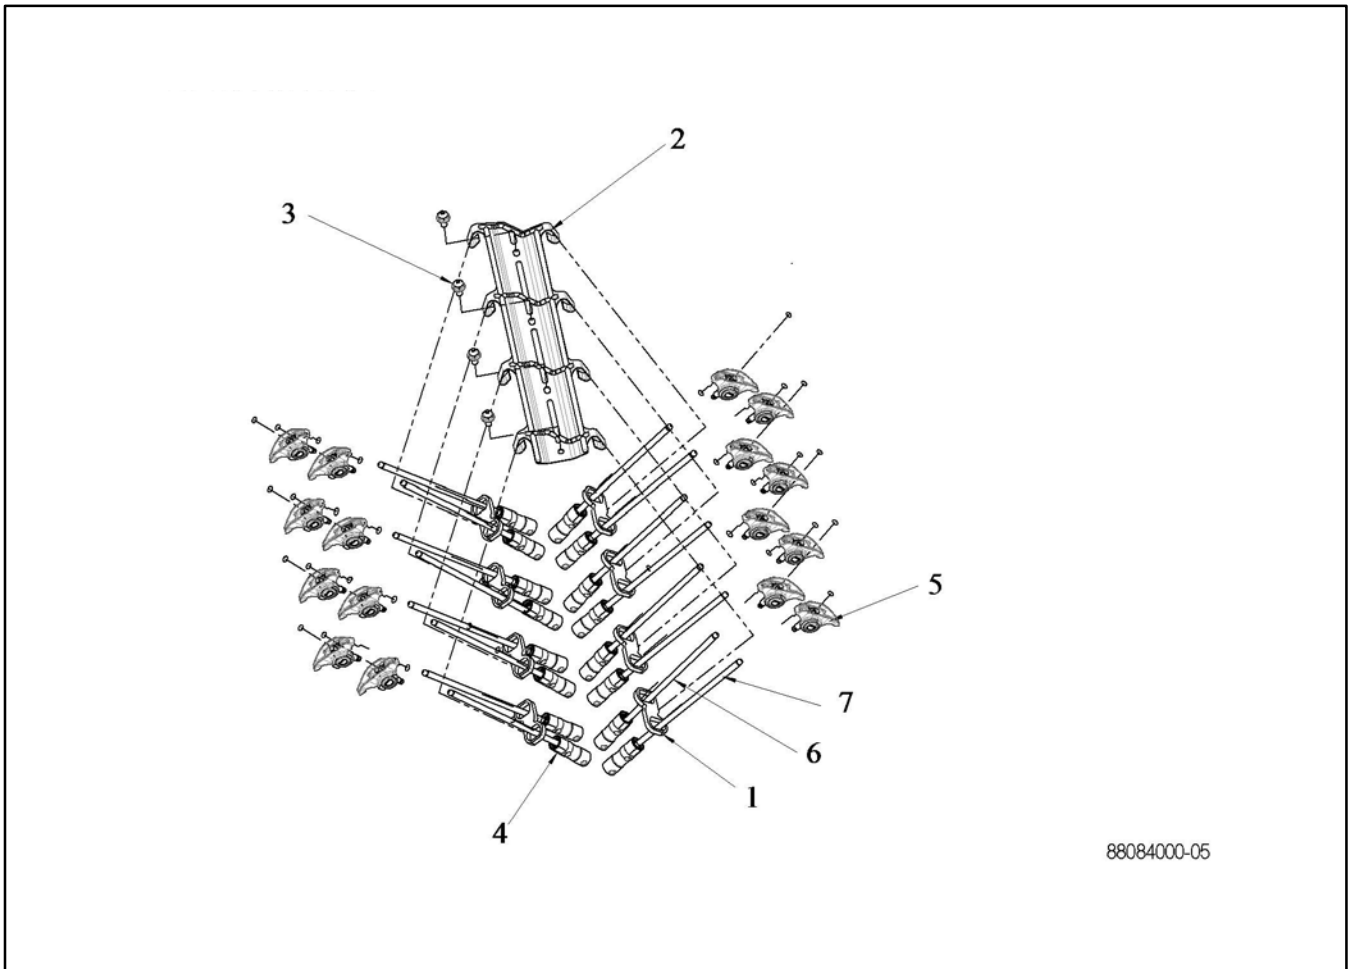

2-2: Valve Actuation

88084000-05

Item	Part No.	Description	Engine Number/Qty.				
			GM99488-2	GM99488-1	GM99487-1	GM99486-1	GM99486-2
1	GM87647	Lifter Guide	8	8	8	8	8
2	GM87648	Lifter Tray	1	1	1	1	1
3	GM87649	Bolt	4	4	4	4	4
4	GM87686	Lifter Valve	16	16	16	16	16
5	GM101465	Valve	16	16	16	16	16
6	GM101471	Push Rod (Exhaust)	8	8	8	8	8
7	GM101470	Push Rod (Intake)	8	8	8	8	8