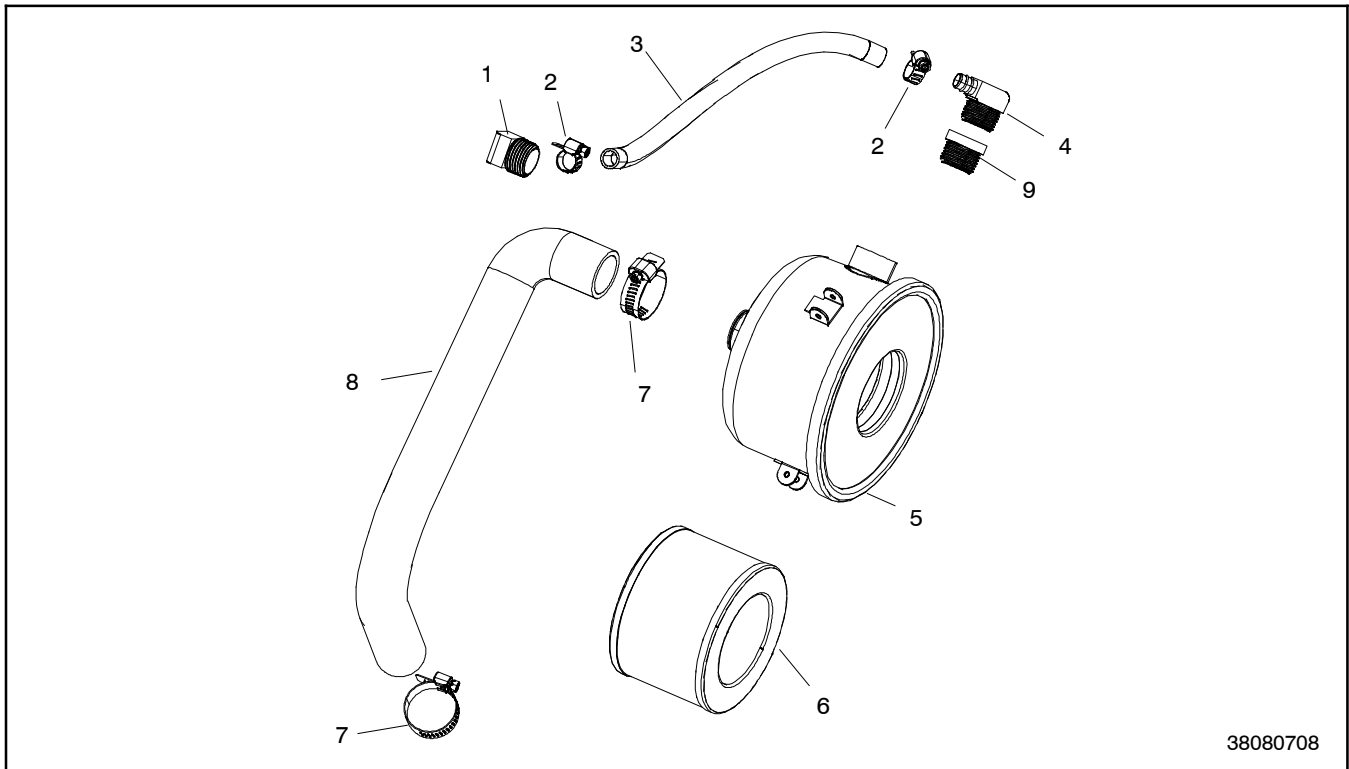

1-23: Breather

38080708

Item	Part No.	Description	Engine Number/Qty.				
			GM77414-1	GM77528-1	GM77528-2	GM77529-1	GM77529-2
1	GM28949	Ftg, 5/8 bd hse x 3/8 MPT x 90		1	1	1	1
2	GM28893	Clamp, hose, 1 1/4 in.		2	2	2	2
3	GM24351	Hose, elbow		1	1	1	1
4	GM29847	Fitting, 1/2 x 5/8 in., 90 deg. elb		1	1	1	1
5	GM73575	Separator filter assembly		1	1	1	1
6	GM70877	Filter, GM 8.1L Turbo Poly, CCV		1	1	1	1
7	GM28895	Clamp, hose, 13/16-1 1/2 in.		2	2	2	2
8	GM75186	Hose, 1" Molded Breather		1	1	1	1
9	GM16213	Bushing, reducing 3/4"-1/2"		1	1	1	1