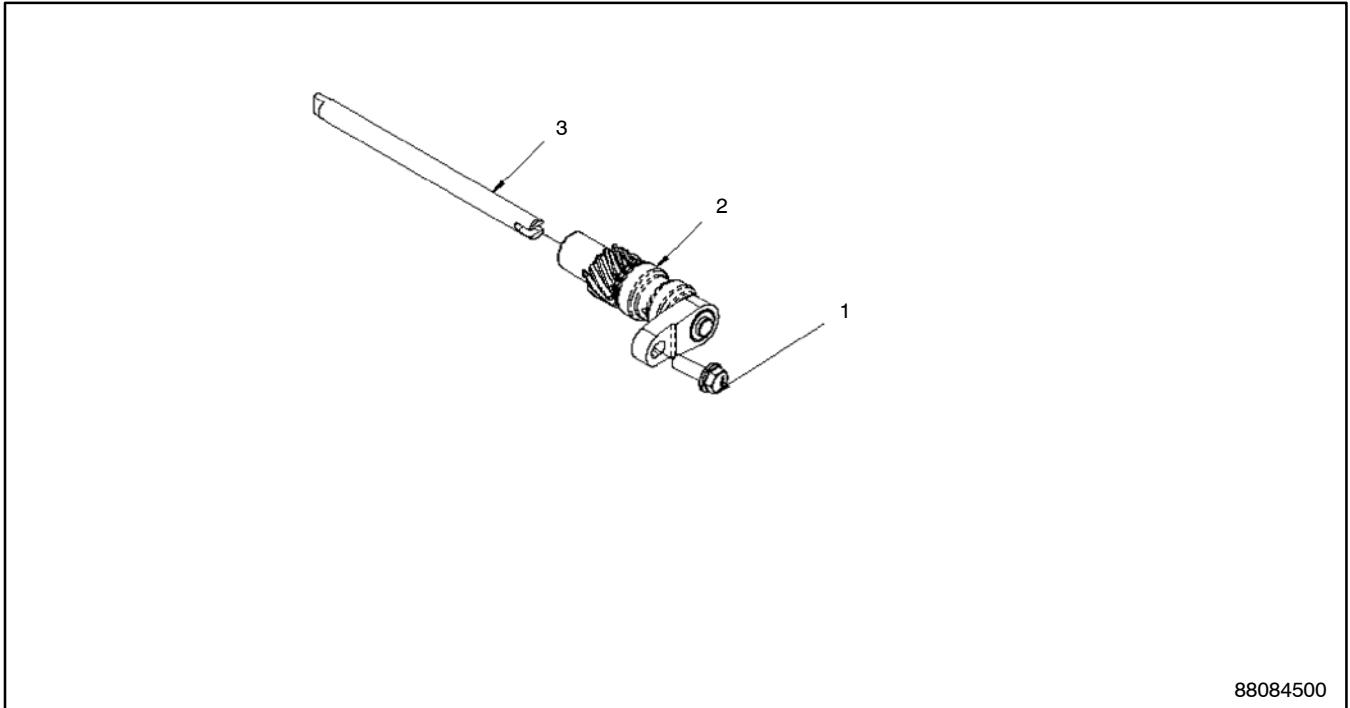

2-17: Oil Pump Drive

88084500

Item	Part No.	Description	Engine Number/Qty.				
			GM77414-1	GM77528-1	GM77528-2	GM77529-1	GM77529-2
1	GM87629	Bolt	1	1	1	1	1
2	GM87651	Oil Pump Drive	1	1	1	1	1
3	GM87669	Oil Pump Shaft	1	1	1	1	1