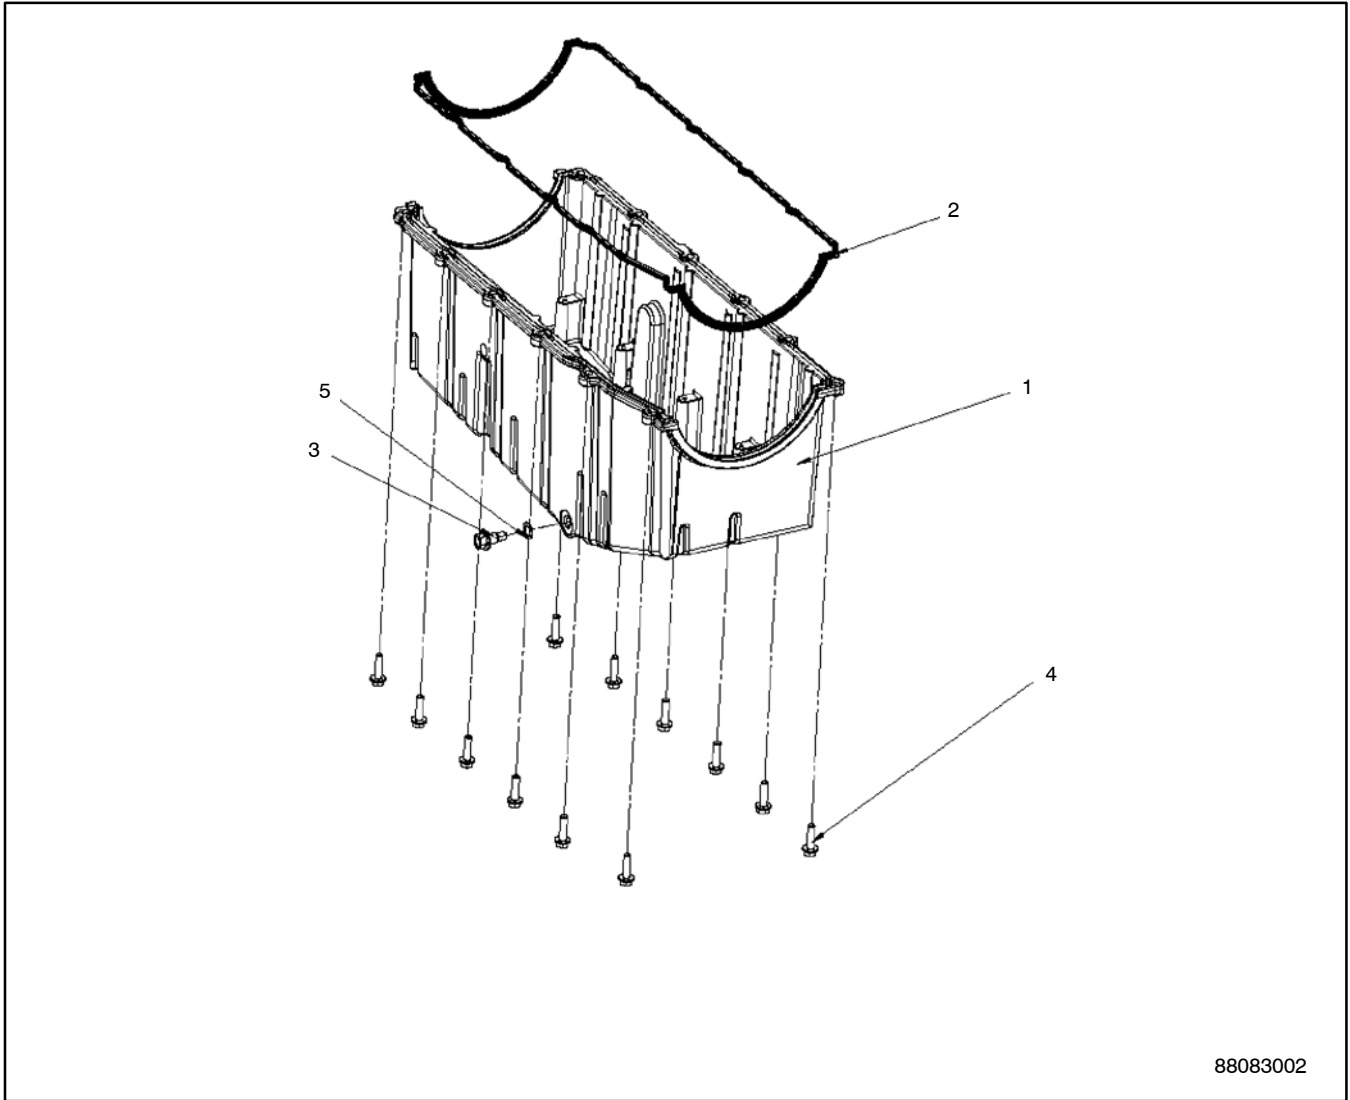

2-16: Oil Pan

88083002

Item	Part No.	Description	Engine Number/Qty.				
			GM77414-1	GM77528-1	GM77528-2	GM77529-1	GM77529-2
1	GM87637	Oil Pan	1	1	1	1	1
2	GM87638	Oil Pan Gasket	1	1	1	1	1
3	GM87639	Drain Plug	1	1	1	1	1
4	GM87640	Bolt	12	12	12	12	12
5	GM87685	Washer	1	1	1	1	1