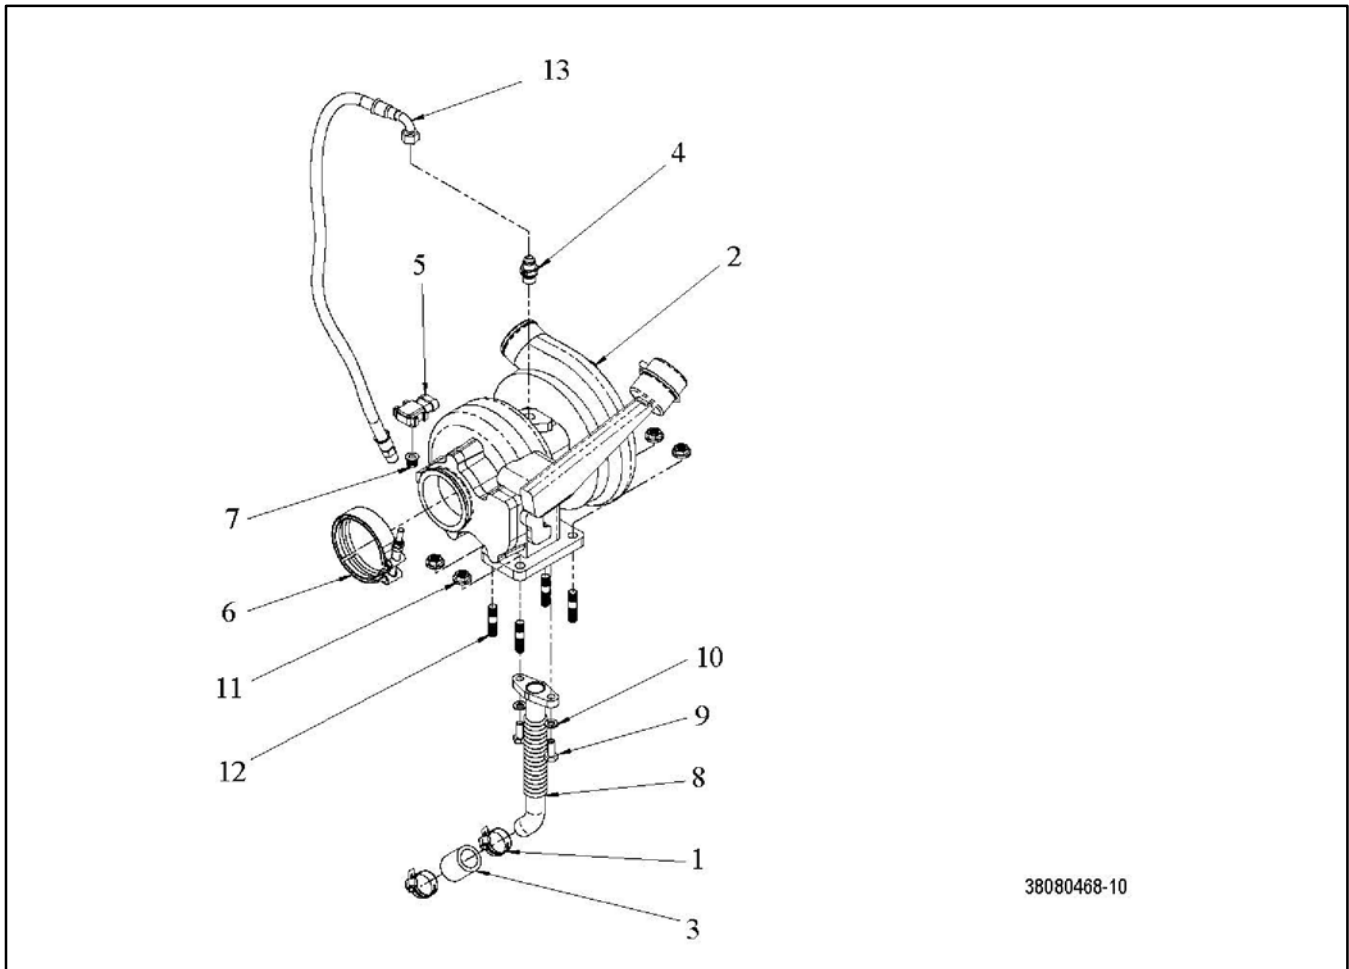

1-20-1: Turbocharger

38080468-10

Item	Part No.	Description	Engine Number/Qty.				
			GM99488-2	GM99488-1	GM99487-1	GM99486-1	GM99486-2
1	GM39220	Clamp, hose S-12 1 1/4 in.	2	2		2	2
1	GM28893	Clamp, hose, 1 1/4 in.	2	2		2	2
2	GM28897	Turbocharger	1	1		1	1
3	GM28901	Hose, oil drain, 7/8 in. ID, 3 in.	1	1		1	1
4	GM28903	Fitting, oil supply turbo	1	1		1	1
5	GM28906	Sensor, map	1	1		1	1
6	GM28930	Clamp, V-band, 2 3/4 in.	1	1		1	1
7	GM101422	Seal, Map Sensor	1	1		1	1
8	GM101423	Tube, Turbo	1	1		1	1
9	GM72311	Bolt, M8-1.25 x 20 hxhd gr 8.8	2	2		2	2
10	GM61733	Washer	2	2		2	2
11	GM23739	Nut, M10 x 1.5	4	4		4	4
12	GM72315	Stud, M10-1.50 x 40, grade 8.8	4	4		4	4
13	GM72357	Hose, Teflon 28 in.	1	1		1	1