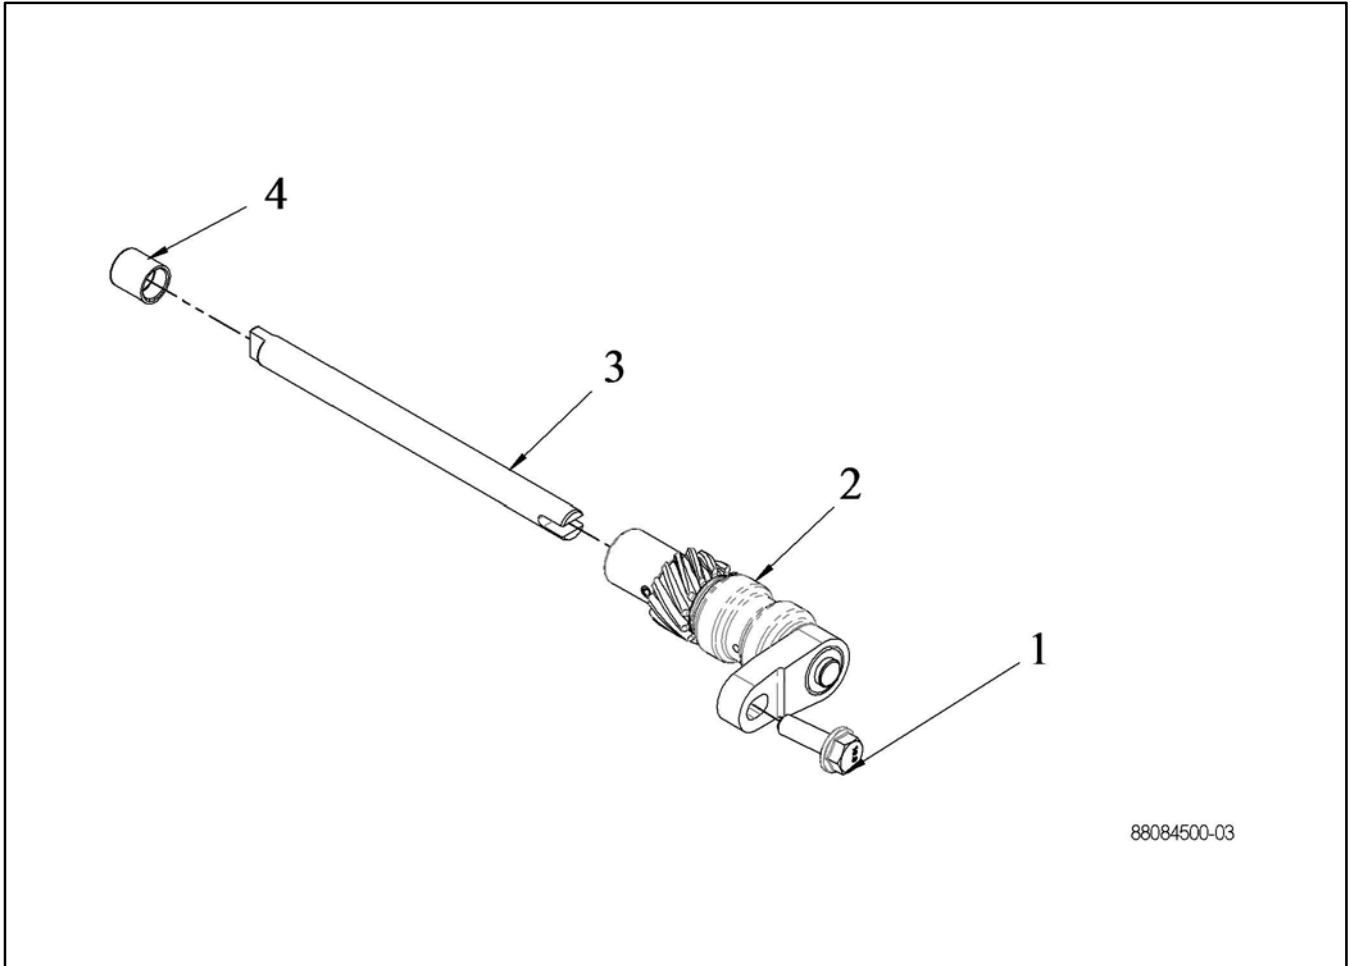

2-17: Oil Pump Drive

88084500-03

Item	Part No.	Description	Engine Number/Qty.				
			GM99488-2	GM99488-1	GM99487-1	GM99486-1	GM99486-2
1	GM87629	Bolt	1	1	1	1	1
2	GM87651	Oil Pump Drive	1	1	1	1	1
3	GM101467	Shaft, Oil Pump	1	1	1	1	1
4	GM101468	Retainer, Oil Pump Shaft	1	1	1	1	1