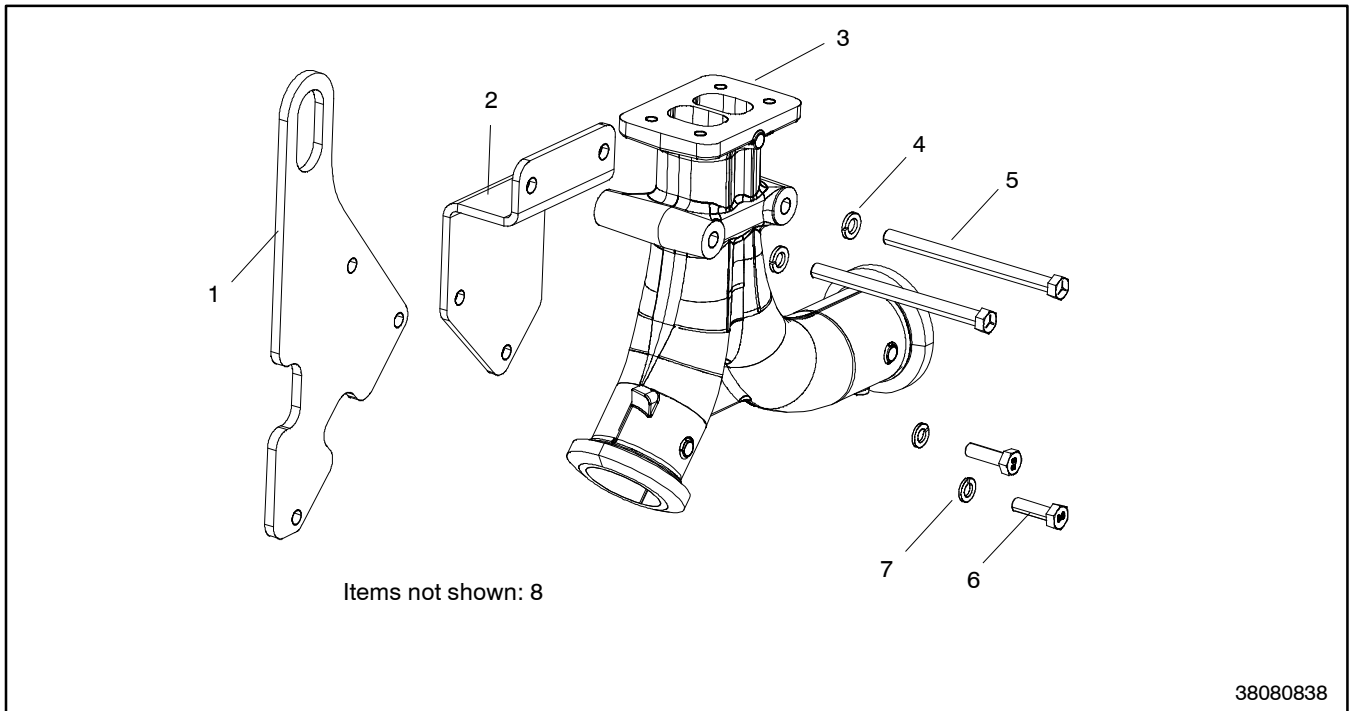

1-18: Turbo/Exhaust Adapter

Item	Part No.	Description	Engine Number/Qty.				
			GM77414-1	GM77528-1	GM77528-2	GM77529-1	GM77529-2
1	GM75188	Bracket, Lifting Eye	1	1	1	1	1
2	GM75189	Bracket, Exhaust Support	1	1	1	1	1
3	GM75183	Adapter, Turbo Exh Casting	1	1	1	1	1
4	#	Washer, Flat 7/16" (Hardened)	2	2	2	2	2
5	#	Bolt, 7/16-14 x 6 Hex Head	2	2	2	2	2
6	#	Bolt, M10-1.50 x 25 Hx Hd Gr8.8	3	3	3	3	3
7	GM72313	Washer, lock M10	3	3	3	3	3
8	#	Nut, 7/16-14 Flange head	2	2	2	2	2