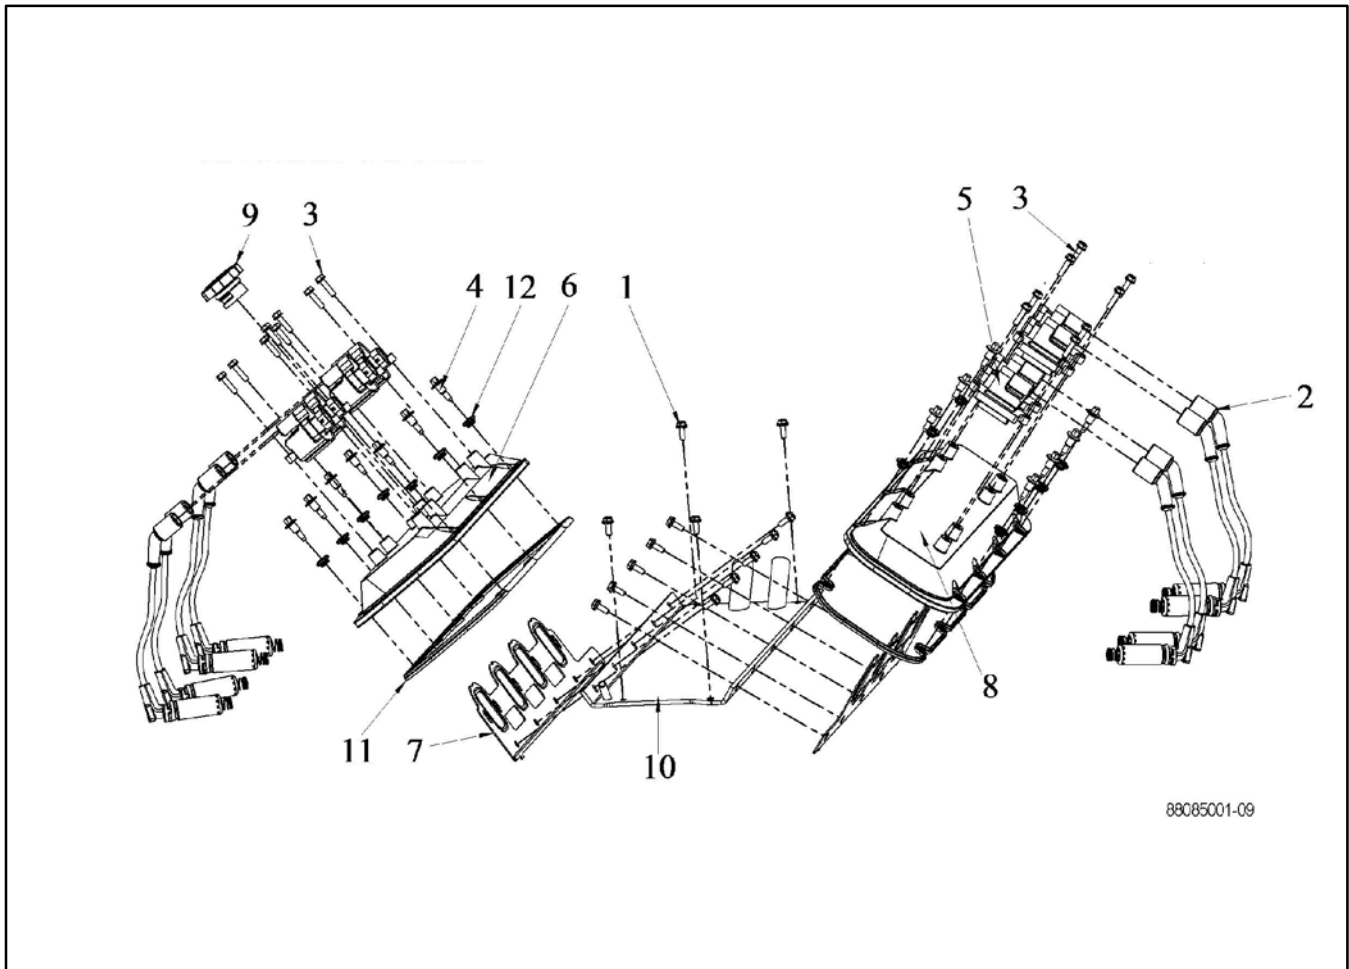

2-3: Engine Cover

Item	Part No.	Description	Engine Number/Qty.				
			GM99488-2	GM99488-1	GM99487-1	GM99486-1	GM99486-2
1	GM87653	Bolt	14	14	14	14	14
2	GM87654	Spark Plug Wire	8	8	8	8	8
3	GM87655	Bolt	16	16	16	16	16
4	GM87658	Bolt	14	14	14	14	14
5	GM87659	Ignition Coil	8	8	8	8	8
6	GM101460	Cover, Valve W / Oil Fill	1	1	1	1	1
7	GM87666	Intake Manifold Gasket	2	2	2	2	2
8	GM87676	Valve Cover	1	1	1	1	1
9	GM101449	Cap, Oil	1	1	1	1	1
10	GM101456	Cover, Valley	1	1	1	1	1
10	GM101466	Cover, Valley	1	1	1	1	1
11	GM101452	Gasket, V/Cover	2	2	2	2	2
12	GM101453	Grommet, V/Cover	14	14	14	14	14