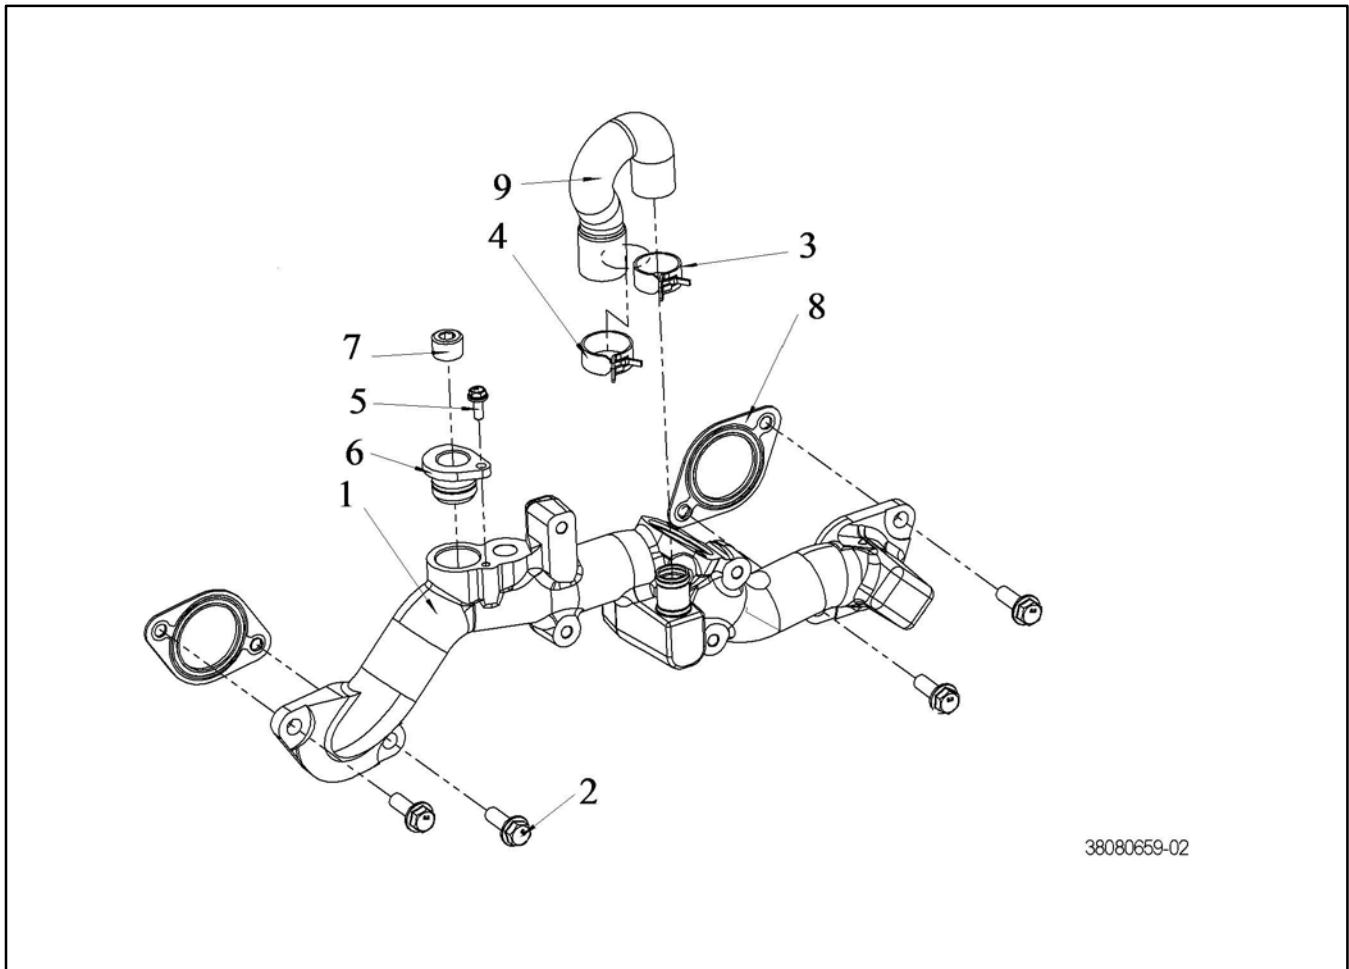

2-5: Coolant Crossover Pipe

Item	Part No.	Description	Engine Number/Qty.				
			GM99488-2	GM99488-1	GM99487-1	GM99486-1	GM99486-2
1	GM101461	Pipe, Crossover	1	1	1	1	1
2	GM87663	Bolt	4	4	4	4	4
3	GM101410	Clamp	1	1	1	1	1
4	GM87601	Clamp	1	1	1	1	1
5	GM87653	Bolt	1	1	1	1	1
6	GM101464	Plug	1	1	1	1	1
7	GM87611	Plug	1	1	1	1	1
8	GM18964	Gasket, engine coolant crossover	2	2	2	2	2
9	GM99156	Hose	1	1	1	1	1