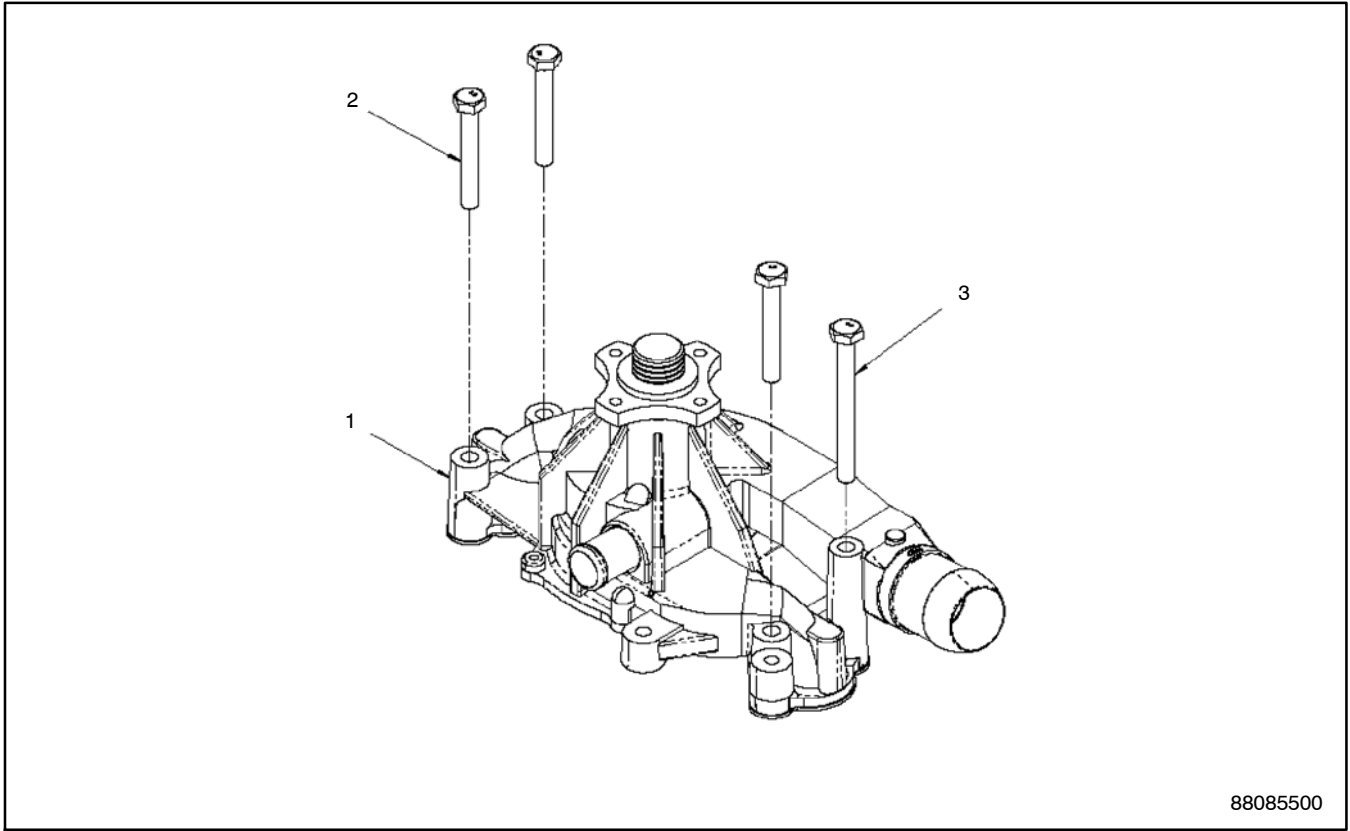

2-4: Water Pump

88085500

Item	Part No.	Description	Engine Number/Qty.				
			GM77414-1	GM77528-1	GM77528-2	GM77529-1	GM77529-2
1	GM87661	Water Pump	1	1	1	1	1
2	GM87662	Fastener	3	3	3	3	3
3	GM87693	Bolt	1	1	1	1	1
	GM18963	Water Pump Gasket	2	2	2	2	2