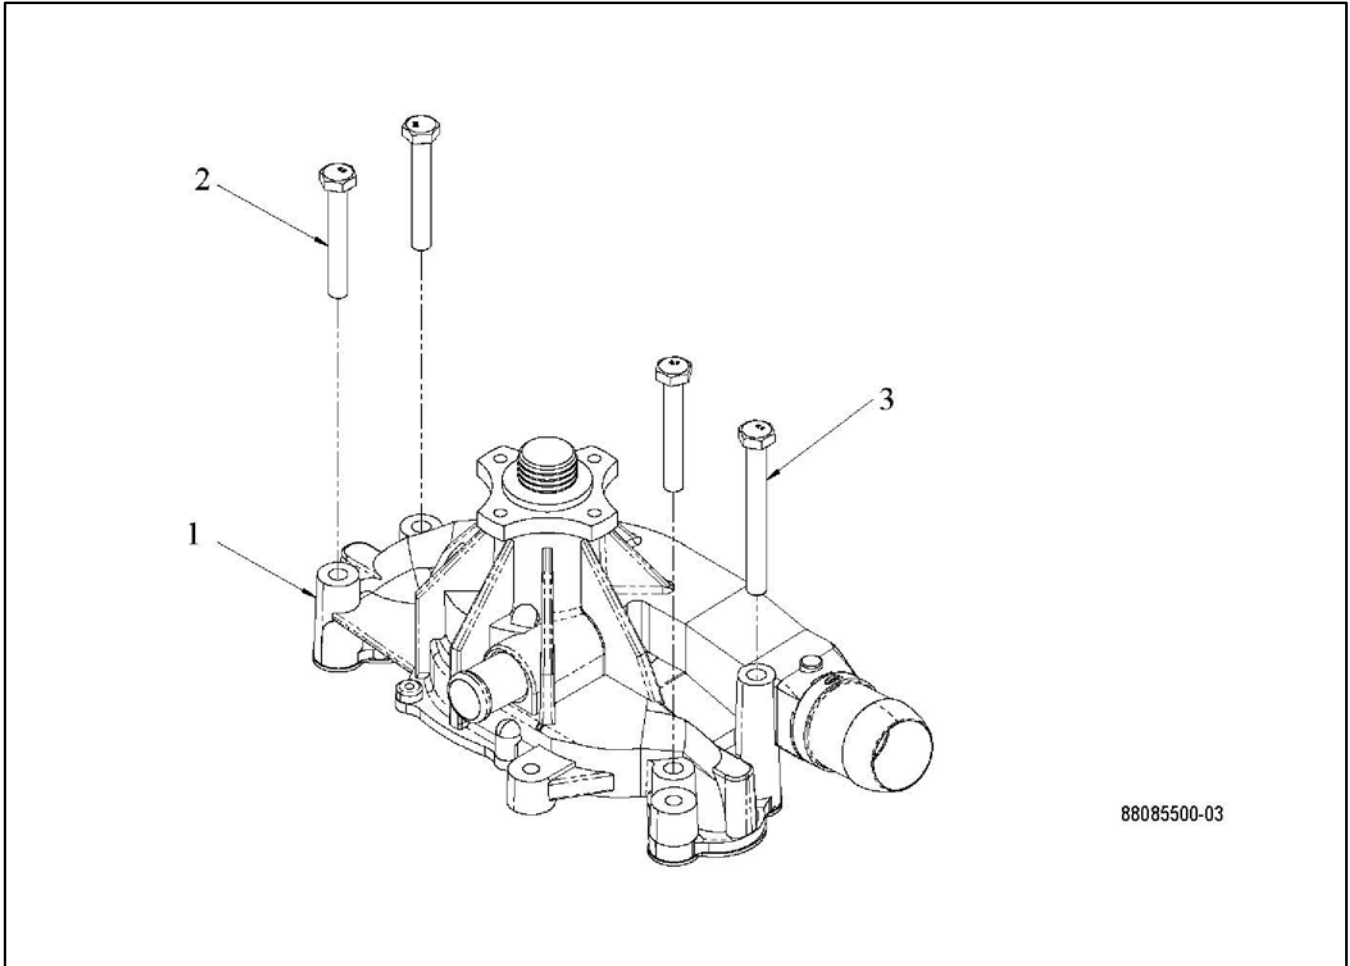

2-4: Water Pump

88085500-03

Item	Part No.	Description	Engine Number/Qty.				
			GM99488-2	GM99488-1	GM99487-1	GM99486-1	GM99486-2
1	GM87661	Water Pump	1	1	1	1	1
2	GM87662	Fastener	3	3	3	3	3
3	GM87693	Bolt	1	1	1	1	1
	GM18963	Water Pump Gasket	2	2	2	2	2