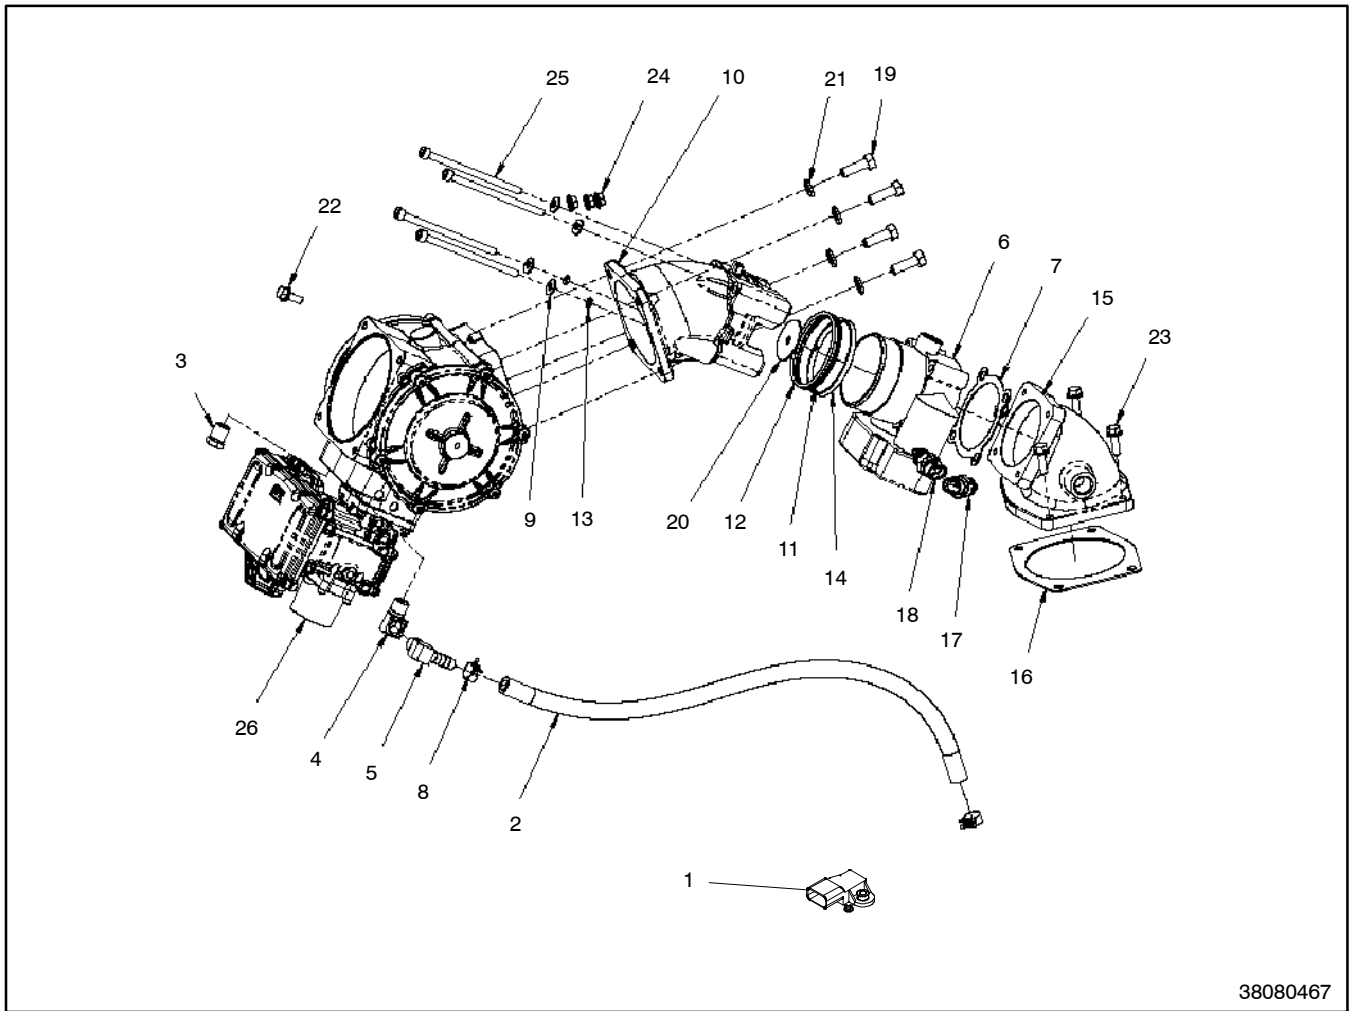

1-13-1: Fuel System

38080467

Item	Part No.	Description	Engine Number/Qty.				
			GM77414-1	GM77528-1	GM77528-2	GM77529-1	GM77529-2
1	GM87593	Map Sensor	1				
2	GM16158	Hose, PCV, 3/8"					
3	GM38939	Fitting, 3/8 MPT Plug, Hex	1				
4	GM73579	Elbow	1				
5	GM38928	Fitting, intake manifold vac	1				
6	GM29586	Valve, throttle, 60 mm	1				
7	GM29592	Gasket (manifold adapter)	1				
8	GM69488	Clamp, hose 3/8 (spring type)	2				
9	GM75132	Washer, M6 Conical	4				
10	GM69499	Adapter, mixer	1				
11	GM69503	Seal	1				
12	GM69504	O-ring	1				
13	GM69510	O-ring	2				
14	GM75150	Spacer	1				
15	GM87605	Throttle Body Adaptor	1				
16	GM87606	Elbow Gasket	1				
17	GM39601	Sensor, coolant temperature	1				
18	GM29609	Sensor, inlet air	1				
19	GM69518	Bolt, M8 x 1.25 x 25 hex head, gr. 8.8	4				
20	GM87612	Washer	1				
21	GM69521	Washer, M8	4				
22	GM87613	Bolt	1				
23	GM72327	Bolt, M6-1.0 x 20 flange head	4				
24	GM72328	Nut	3				
25	GM87615	Bolt	4				
26	-	EPR (See group 1-13-2)	1