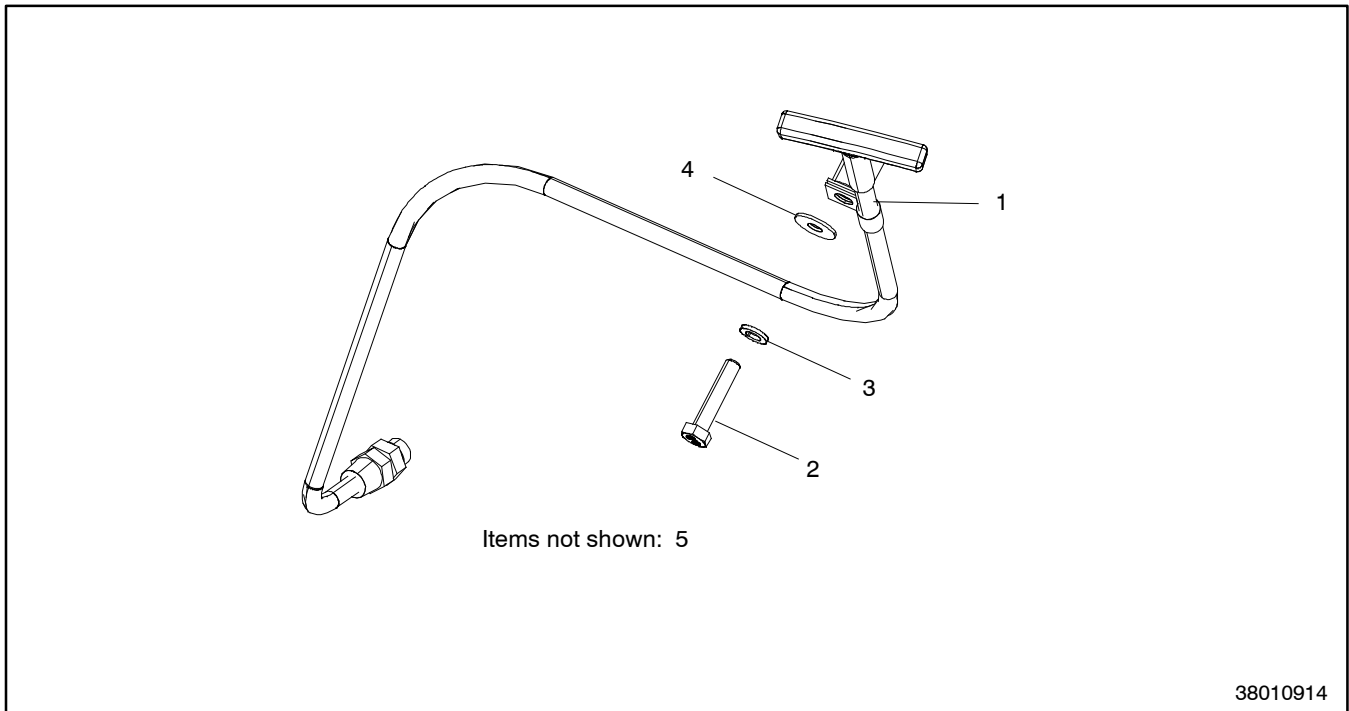

1-1: Dipstick

Item	Part No.	Description	Engine Number/Qty.				
			GM77414-1	GM77528-1	GM77528-2	GM77529-1	GM77529-2
1	GM52279	Dipstick w/tube	1	1	1	1	1
2	#	Bolt, M8-1.25 x 40 Hx Hd Gr 8.8	1	1	1	1	1
3	GM61733	Washer	1	1	1	1	1
4	GM75194	Washer, Flat 5/16 USS	1	1	1	1	1
5	GM75195	Washer, Flat 5/16 SAE	1	1	1	1	1