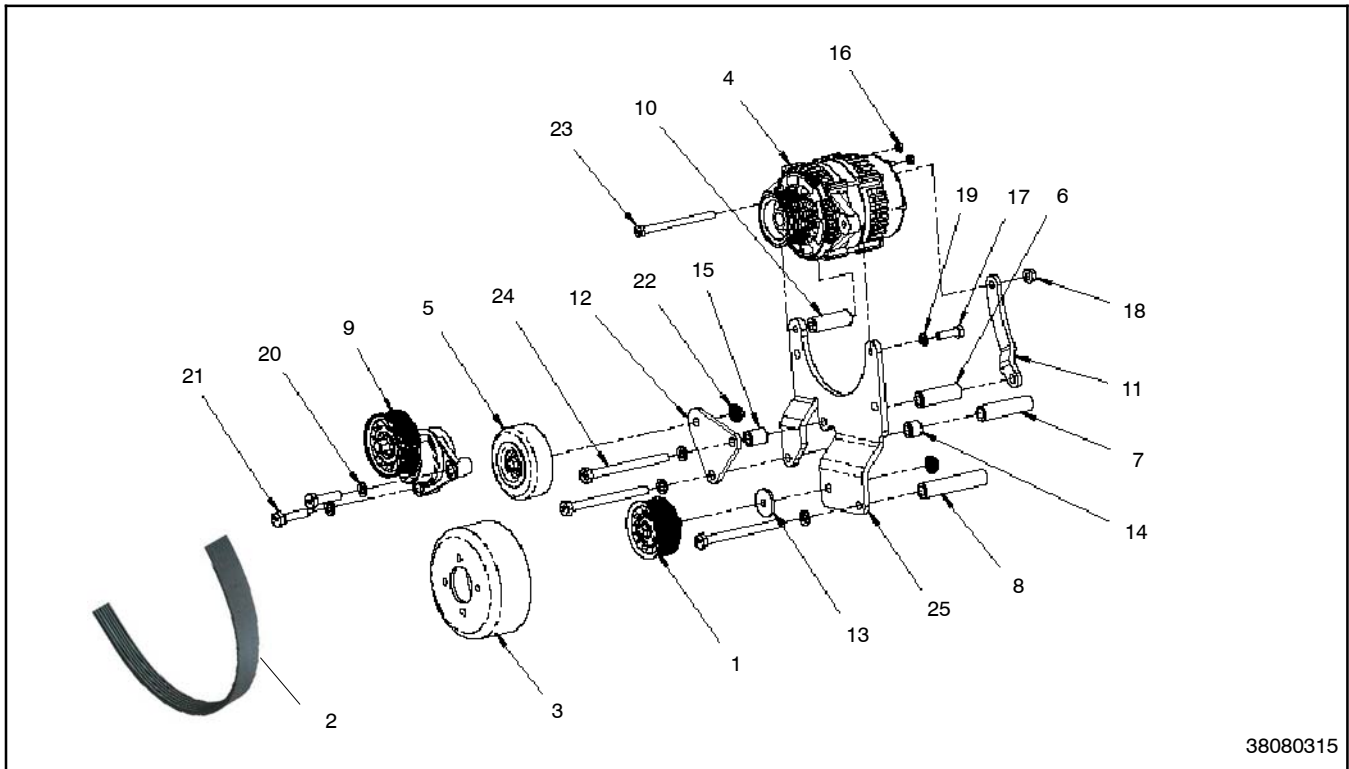

1-15: Alternator

38080315

Item	Part No.	Description	Engine Number/Qty.				
			GM77414-1	GM77528-1	GM77528-2	GM77529-1	GM77529-2
1	GM16121	Pulley, idler	1	1	1	1	1
2	GM87590	Fan Belt	1	1	1	1	1
3	GM87599	Water Pump Pulley	1	1	1	1	1
4	GM16180	Alternator, 70 amp	1	1	1	1	1
5	GM19741	Pulley, idler	1	1	1	1	1
6	GM19742	Spacer, .437 ID x 2.343 in.	1	1	1	1	1
7	GM19743	Spacer, .437 ID x 2.906 in.	1	1	1	1	1
8	GM19744	Spacer, .437 ID x 3.718 in.	1	1	1	1	1
9	GM19746	Pulley, tensioner	1	1	1	1	1
10	GM19747	Spacer, alternator mounting .375 ID x 2.19 in.	1	1	1	1	1
11	GM19748	Brace, alternator	1	1	1	1	1
12	GM23423	Plate, idler	1	1	1	1	1
13	GM23422	Washer, idler	1	1	1	1	1
14	GM23421	Spacer, idler short	1	1	1	1	1
15	GM23420	Spacer, idler long	1	1	1	1	1
16	GM28959	Nut, M6-1.0	2	2	2	2	2
17	GM23738	Bolt, head head, M8-1.25 x 30	1	1	1	1	1
18	GM72312	Nut, M8-1.25 flange serrated	1	1	1	1	1
19	GM61733	Washer	1	1	1	1	1
20	GM72313	Washer, lock M10	5	5	5	5	5
21	GM73559	Bolt	2	2	2	2	2
22	GM23739	Nut, M10 x 1.5	2	2	2	2	2
23	#	Bolt	1	1	1	1	1
24	GM23740	Bolt, M10-1.5 x 120, gr. 5	3	3	3	3	3
25	GM87682	Alternator Bracket	1	1	1	1	1